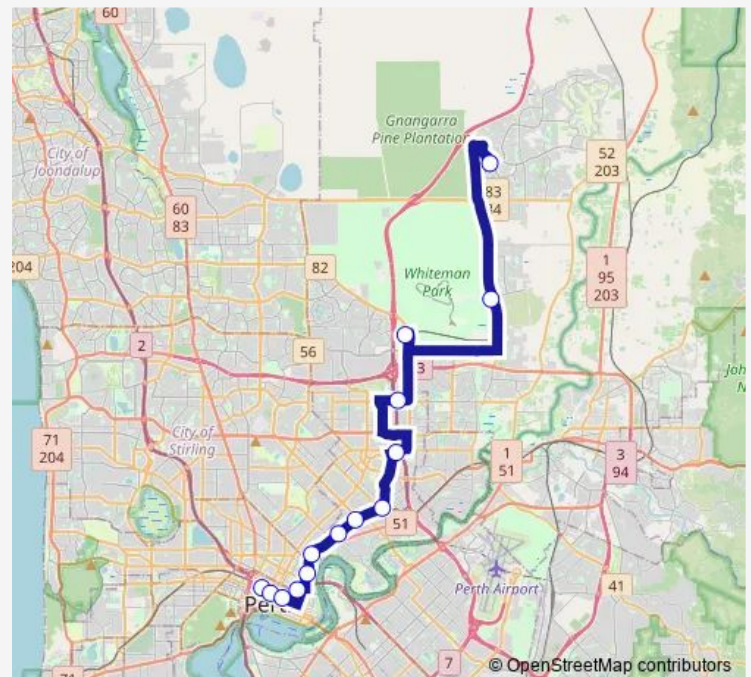

Whiteman Park Stn Stand 5

Ellenbrook Stn Stand 12

Route schedule

Perth Busport Zone B — Ellenbrook Stn Stand 12

Monday —

Tuesday —

Wednesday —

Thursday —

Friday —

Saturday 22:06-23:50

Sunday —

Route info

Direction: Perth Busport Zone B

Stops: 14

Trip Duration: 0 hour 56 min

Direction

Ellenbrook Stn Stand 11 — Perth Busport Zone B

13 stops

[Open route schedule](#)

Ellenbrook Stn Stand 11

Whiteman Park Stn Stand 6

Ballajura Stn Stand 7

Benara Rd After Mahogany Rd

Morley Stn Stand 2

Route schedule

Ellenbrook Stn Stand 11 — Perth Busport Zone B

Monday	—
Tuesday	—
Wednesday	—
Thursday	—
Friday	—
Saturday	22:09-23:39
Sunday	—

Route info

Direction: Ellenbrook Stn Stand 11

Stops: 13

Trip Duration: 0 hour 57 min