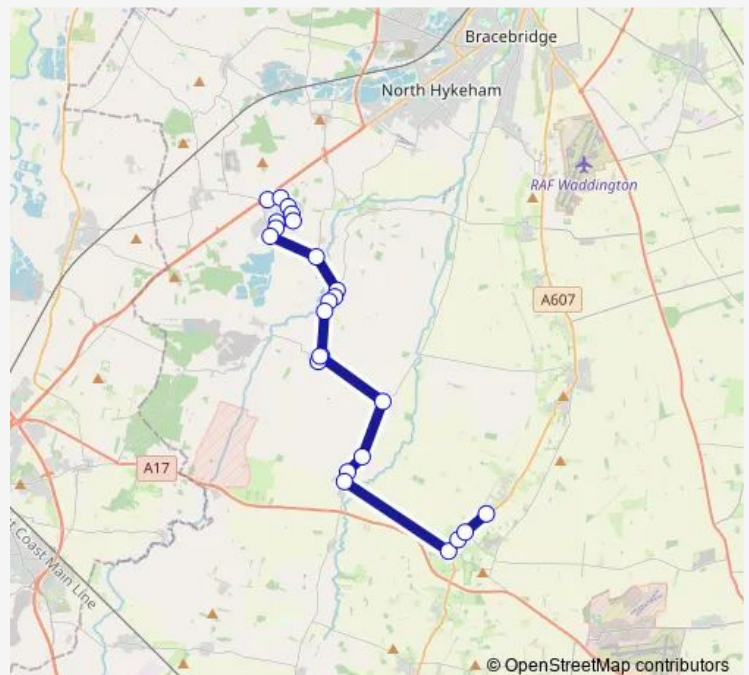

Meeting House Lane

Willoughby Arms PH

Route schedule

Warren Lane — William Robertson School bus park

Monday 07:45

Tuesday 07:45

Wednesday 07:45

Thursday 07:45

Friday 07:45

Saturday —

Sunday —

Route info

Direction: Warren Lane

Stops: 24

Trip Duration: 0 hour 45 min

■ 903 — Witham St Hughs - Welbourn

BusMaps

The Green

North Road

William Robertson School bus park

Direction

William Robertson School bus park — Warren Lane

24 stops

[Open route schedule](#)

Route schedule

William Robertson School bus park — Warren Lane

Monday 15:30

Tuesday 15:30

Wednesday 15:30

Thursday 15:30

Friday 15:30

Saturday —