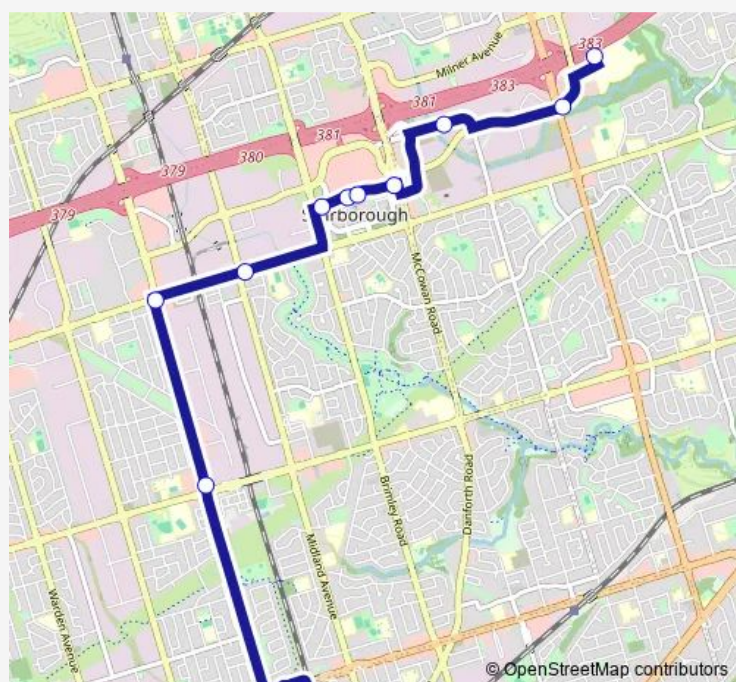

Corporate Dr at Lee Centre Dr (West) West Side

Bushby Dr at McCowan Rd - McCowan Rt Station

Scarborough Centre Station

Triton Rd at Borough Dr

Midland Ave at Ellesmere Rd South Side

Midland Ave at Lawrence Ave East South Side

KENNEDY STATION DROP-OFF PLATFORM

Kennedy Station - Platform B

Route schedule

Centennial College Bus Terminal — Kennedy Station - Platform B

Monday	05:43-21:29
Tuesday	05:43-21:29
Wednesday	05:43-21:29
Thursday	05:43-21:29
Friday	05:43-21:29
Saturday	05:34-01:22 ⁺¹
Sunday	07:26-01:22 ⁺¹

Route info

Direction: Centennial College Bus Terminal

Stops: 10

Trip Duration: 0 hour 24 min

903 — Kennedy STN-Scarborough Express

Direction

Kennedy Station - Platform B — Centennial College Bus Terminal

11 stops

[Open route schedule](#)

Kennedy Station - Platform B

Kennedy Rd at Lawrence Ave East East Side

Kennedy Rd at Ellesmere Rd

Ellesmere Rd at Midland Ave East Side

Triton Rd at Borough Dr

Scarborough Centre Station