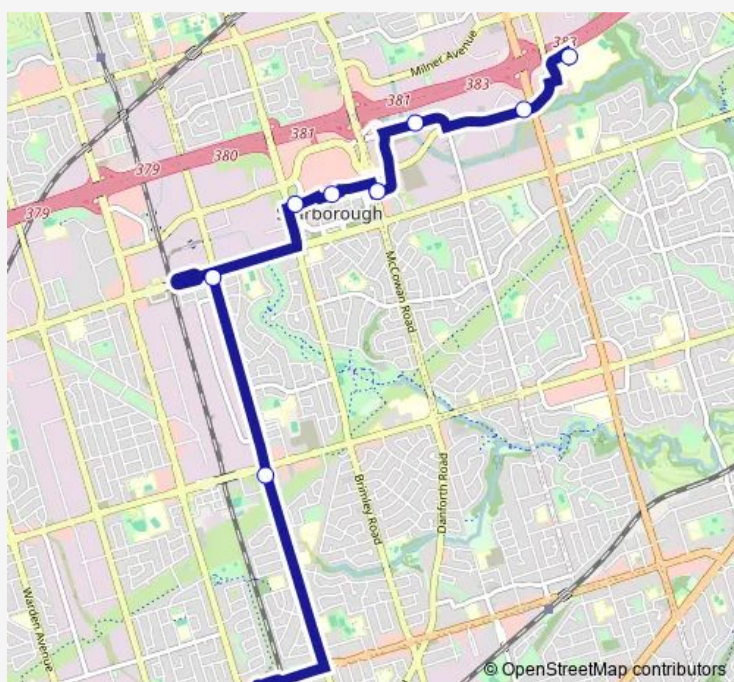

Kennedy Rd at Ellesmere Rd

Ellesmere Rd at Midland Ave East Side

Triton Rd at Borough Dr

Scarborough Centre Station

Scarborough Centre Station

Bushby Dr at Mccowan Rd East Side

Corporate Dr at Lee Centre Dr (West)

Progress Ave at Markham Rd East Side

Centennial College Bus Terminal

Route schedule

Kennedy Station - Platform B — Centennial College Bus Terminal

Monday	06:00-01:30 <sup>+1</sup>
Tuesday	06:00-22:00
Wednesday	06:00-22:00
Thursday	06:00-22:00
Friday	06:00-22:00
Saturday	06:00-01:30 <sup>+1</sup>
Sunday	07:57-01:30 <sup>+1</sup>

Route info

Direction: Kennedy Station - Platform B

Stops: 11

Trip Duration: 0 hour 22 min

903 — Kennedy STN-Scarborough Express

Bushby Dr at Mccowan Rd - Mccowan Rt Station

Scarborough Centre Station

Triton Rd at Borough Dr

Midland Ave at Ellesmere Rd South Side

Midland Ave at Lawrence Ave East South Side

Kennedy Station Drop-OFF Platform