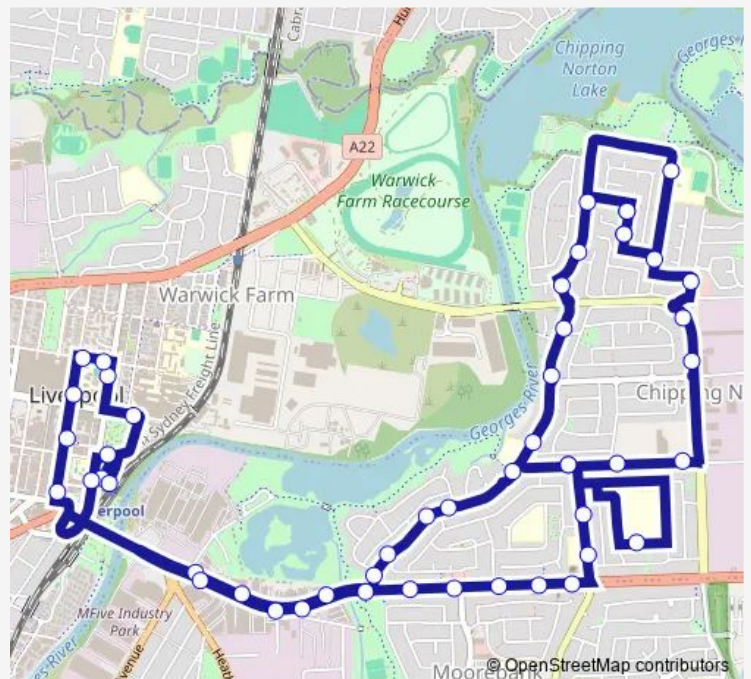

Wednesday 07:25-08:25

Thursday 07:25-08:25

Friday 07:25-08:25

Saturday —

Sunday —

Route info

Direction: Liverpool Station, Stand G

Stops: 46

Trip Duration: 0 hour 44 min

903 — Liverpool to Chipping Norton (Loop Service)

Ascot Dr At Central Av

Abingdon St At Ascot Dr

Epsom Rd At Wilby St

Epsom Rd At Childs Rd

Epsom Rd Opp Scalabrini Village

Alfred Rd Opp Nuwarra Rd