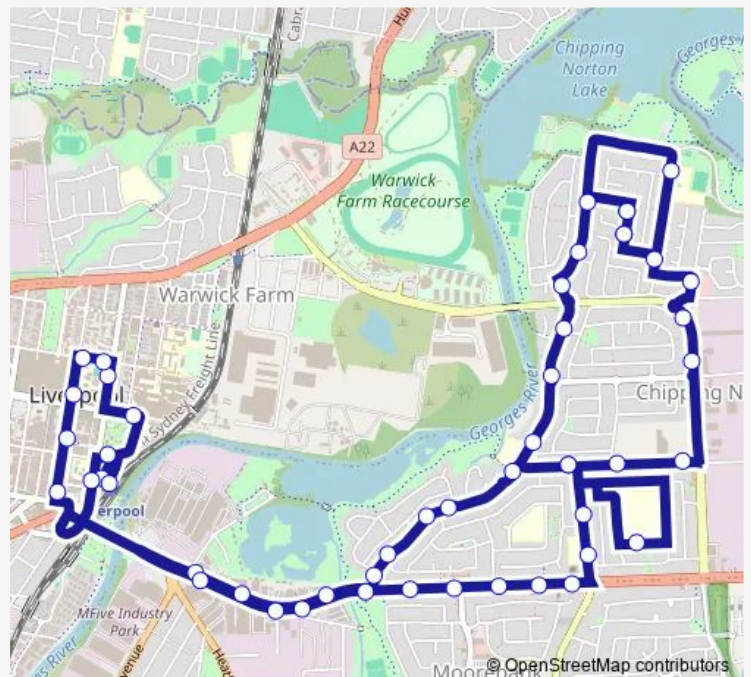

Wednesday 07:25-08:25

Thursday 07:25-08:25

Friday 07:25-07:55

Saturday —

Sunday —

Route info

Direction: Liverpool Station, Stand G

Stops: 46

Trip Duration: 0 hour 48 min

903 — Liverpool to Chipping Norton (Loop Service)

Ascot Dr At Central Av

Abingdon St At Ascot Dr

Epsom Rd At Wilby St

Epsom Rd At Childs Rd

Epsom Rd Opp Scalabrini Village

Alfred Rd Opp Nuwarra Rd