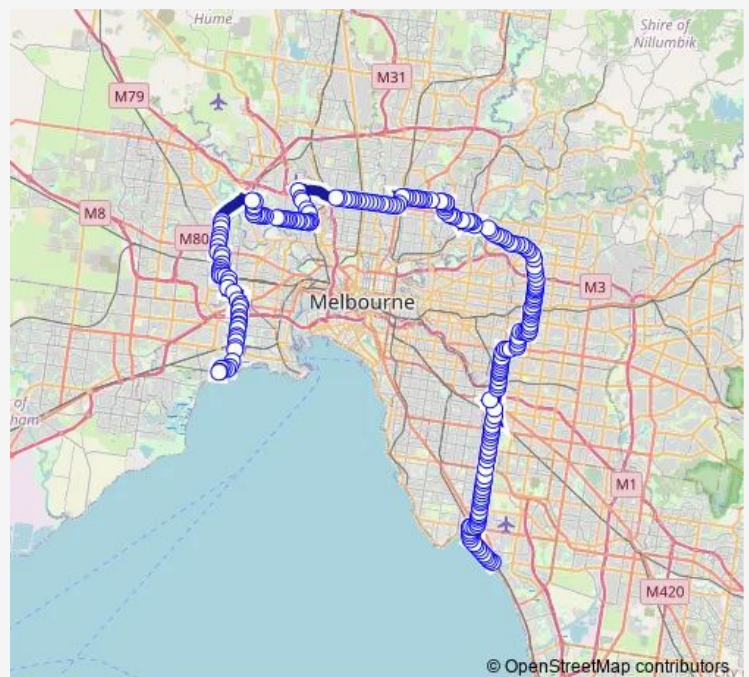

Pentridge Bvd/Bell St (Coburg)

Mcdonald Reserve/Bell St (Coburg)

Nicholson St/Bell St (Coburg)

Coburg Cemetery/Bell St (Preston)

Tasman St/Bell St (Preston)

Gilbert Rd/Bell St (Preston)

Jessie St/Bell St (Preston)

Route schedule

Essendon Station/Mt Alexander Rd (Essendon) — Mordialloc SC/Centre Way (Mordialloc)

Monday	04:51-07:10
Tuesday	04:51-07:10
Wednesday	04:51-07:10
Thursday	04:51-07:10
Friday	04:51-07:10
Saturday	—
Sunday	07:10

Route info

Direction: Essendon Station/Mt Alexander Rd (Essendon)

Stops: 163

Trip Duration: 2 hour 6 min

903 — Mordialloc - Altona

St Georges Rd/Bell St (Preston)

Melbourne Polytechnic/St Georges Rd (Preston)