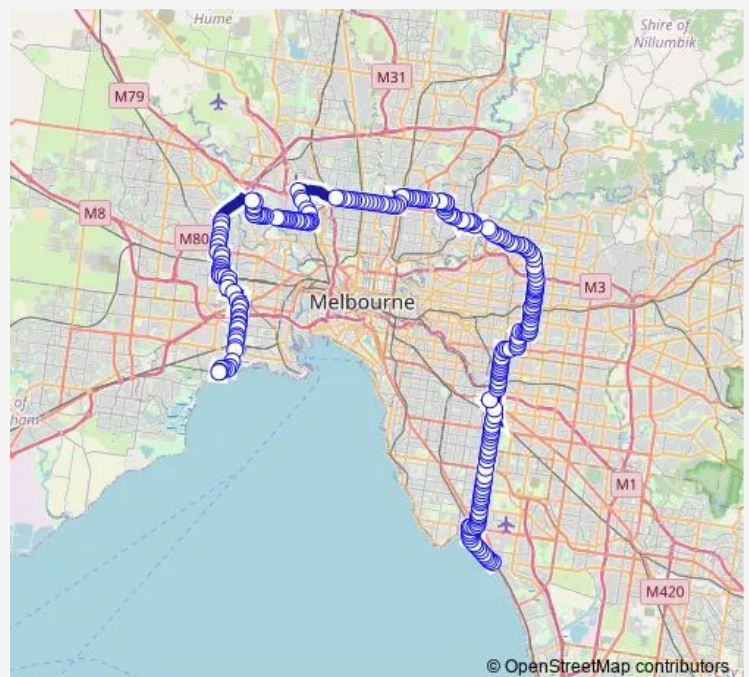

Bus 903 Mordialloc - Altona

[Go to website](#)

Direction

Essendon Station/Rose St (Essendon) — Altona Station/Railway St South (Altona)

66 stops

[Open route schedule](#)

- Essendon Station/Rose St (Essendon)
- St Columba's College/Buckley St (Essendon)
- Lorraine St/Buckley St (Essendon)
- Robb St/Buckley St (Essendon)
- Scott St/Buckley St (Essendon)
- Combermere St/Buckley St (Aberfeldie)
- St Kinnord St/Buckley St (Aberfeldie)
- Vida St/Buckley St (Aberfeldie)
- Fawkner St/Buckley St (Aberfeldie)
- Price St/Buckley St (Aberfeldie)
- Batman St/Buckley St (Aberfeldie)
- Hoffmans Rd/Buckley St (Aberfeldie)
- Bourke St/Buckley St (Essendon West)
- Prospect St/Buckley St (Essendon West)
- Dickson St/Buckley St (Avondale Heights)
- Rachelle Rd/Buckley St (Avondale Heights)
- Windsor Dr/Buckley St (Avondale Heights)
- Quinn Gr/Buckley St (Avondale Heights)
- Milleara Rd/Buckley St (Avondale Heights)
- Milleara SC/Milleara Rd (Keilor East)
- The Crossway/Milleara Rd (Keilor East)

Route schedule

Essendon Station/Rose St (Essendon) — Altona Station/Railway St South (Altona)

Monday	06:59
Tuesday	06:59
Wednesday	06:59
Thursday	06:59
Friday	06:59
Saturday	05:47
Sunday	07:01

Route info

Direction: Essendon Station/Rose St (Essendon)

Stops: 66

Trip Duration: 1 hour 5 min

903 — Mordialloc - Altona

Groves St/Milleara Rd (Keilor East)

Warren Ct/Milleara Rd (Keilor East)

Keilor Park Dr (Keilor East)