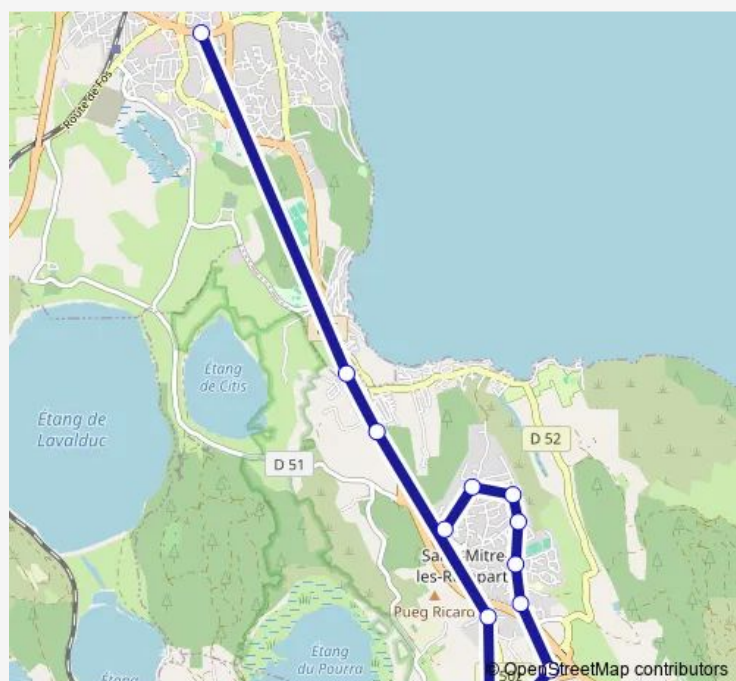

Bus 903 Istres Daudet - St Mitre Foyer 3ème âge

[Go to website](#)

**Direction**

Daudet — Foyer du 3ème Age

13 stops

[Open route schedule](#)

- Daudet
- Rd Pt de Varage
- Emplaniers
- Chapelle
- Stop D50
- Juverdes
- Juverdes Bis
- Les Roqualèdes
- Les Plaines d'Arnete
- Fontaine du Loup
- Jean Rostand
- Les Magnans
- Foyer du 3ème Age

Route schedule

Daudet — Foyer du 3ème Age

Monday	15:55
Tuesday	15:55
Wednesday	—
Thursday	15:55
Friday	15:55
Saturday	—
Sunday	—

Route info

Direction: Daudet

Stops: 13

Trip Duration: 0 hour 23 min

903 — Istres Daudet - St Mitre Foyer 3ème âge

903 Bus time schedules and route maps are available in an offline PDF at [busmaps.com](https://busmaps.com). Use the [busmaps.com](https://busmaps.com) website to see live bus times, train schedule or subway schedule, and step-by-step directions for all public transit in Saint-Mitre-les-Remparts