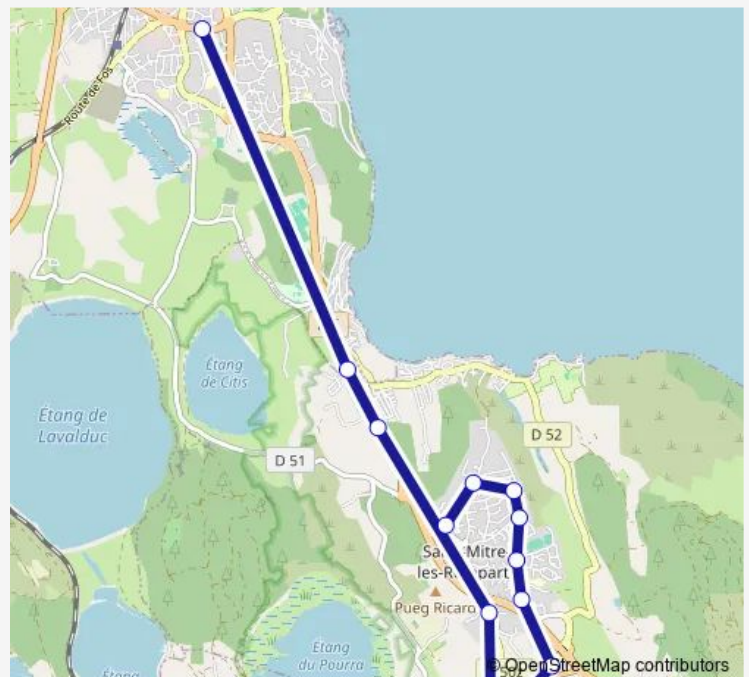

### Direction

Daudet — Foyer du 3ème Age

13 stops

[Open route schedule](#)

- Daudet
- Rd Pt de Varage
- Emplaniers
- Chapelle
- Stop D50
- Juverdes
- Juverdes Bis
- Les Roqualèdes
- Les Plaines d'Arnete
- Fontaine du Loup
- Jean Rostand
- Les Magnans
- Foyer du 3ème Age

### Route schedule

Daudet — Foyer du 3ème Age

Monday	15:55
Tuesday	15:55
Wednesday	—
Thursday	15:55
Friday	15:55
Saturday	—
Sunday	—

### Route info

Direction: Daudet

Stops: 13

Trip Duration: 0 hour 23 min

903 — Istres Daudet - St Mitre Foyer 3ème âge

903 Bus time schedules and route maps are available in an offline PDF at [busmaps.com](https://busmaps.com). Use the [busmaps.com](https://busmaps.com) website to see live bus times, train schedule or subway schedule, and step-by-step directions for all public transit in Saint-Mitre-les-Remparts