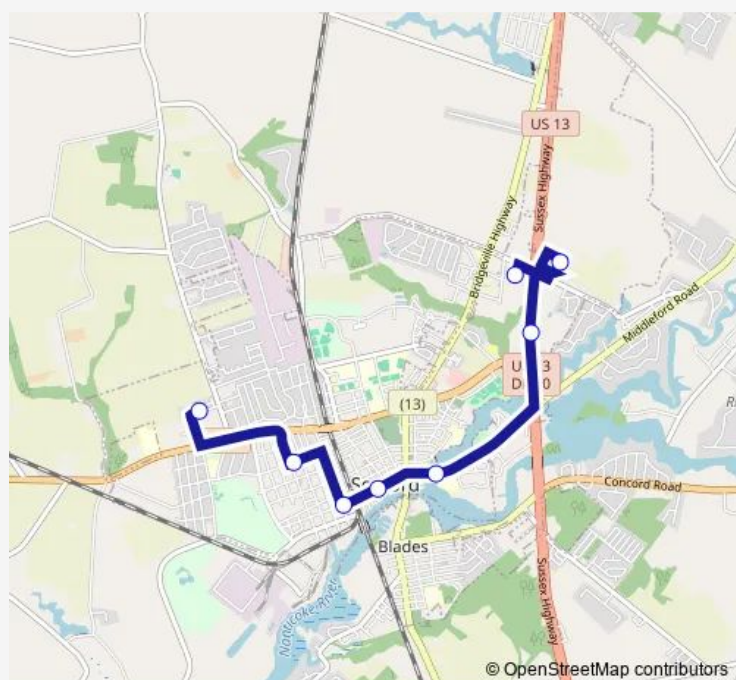

Friday 06:48-18:48

Saturday —

Sunday —

Route info

Direction: Tull ST AT Sussex AVE Meadow Bridge Apts

Stops: 8

Trip Duration: 0 hour 22 min

© OpenStreetMap contributors

Direction

Seaford Village SC Roses/Dollar Store — Tull ST AT Sussex AVE Meadow Bridge Apts

8 stops

[Open route schedule](#)

Seaford Village SC Roses/Dollar Store

Seaford Village SC Dialysis Center

NOR Eskridge PWY @ Us13 Mcdonalds

Dutton AVE AT Seaford Asst Living Center

Dutton AVE AT Seaford Meadows Apts

Nanticoke Health Pav

Shipleigh State Service Center AT Virginia Ave

Tull ST AT Sussex AVE Meadow Bridge Apts

Route schedule

Seaford Village SC Roses/Dollar Store — Tull ST AT Sussex AVE Meadow Bridge Apts

Monday 06:30-18:30

Tuesday 06:30-18:30

Wednesday 06:30-18:30

Thursday 06:30-18:30

Friday 06:30-18:30

Saturday —

Sunday —

Route info