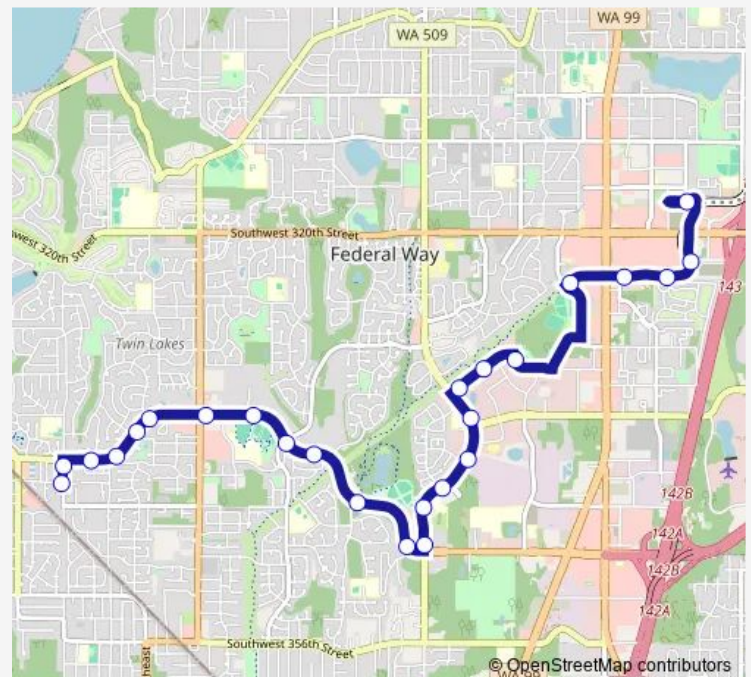

SW 336th St & 26th Pl Sw

### Route schedule

Federal Way TC - Bay 9 — SW 342nd St & 35th Ave Sw

Monday 05:42-19:15

Tuesday 05:42-19:15

Wednesday —

Thursday 05:42-19:15

Friday 05:42-19:15

Saturday 10:15-18:35

### Route info

Direction: Federal Way TC - Bay 9

Stops: 28

Trip Duration: 0 hour 23 min

903

SW 336th Way & SW 337th St

SW 336th Way & SW 340th Pl

SW 340th St & 31st Ave Sw

## Route info

Direction: SW 342nd St &amp; 35th Ave Sw

Stops: 25

Trip Duration: 0 hour 22 min

903 Bus time schedules and route maps are available in an offline PDF at [busmaps.com](https://busmaps.com). Use the [busmaps.com](https://busmaps.com) website to see live bus times, train schedule or subway schedule, and step-by-step directions for all public transit in Tacoma