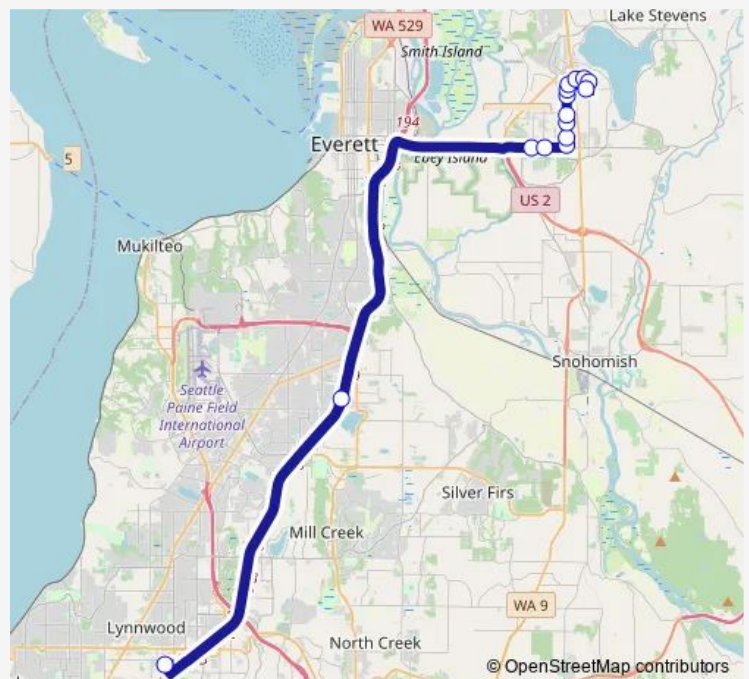

Bus 903 Lake Stevens TC - Lynnwood City Center Station

[Go to website](#)

Direction

Lake Stevens Transit Center Bay 1 — Lynnwood City Center Station Bay A7

16 stops

[Open route schedule](#)

Lake Stevens Transit Center Bay 1

91st Ave SE & 12th Pl Se

91st Ave SE & 17th St Se

20th St SE & 91st Ave SE

20th St SE & 83rd Ave SE

20th St SE & 79th Ave SE

South Everett Fwy Station Bay 3

Lynnwood City Center Station Bay A7

Route schedule

Lake Stevens Transit Center Bay 1 — Lynnwood City Center Station Bay A7

Monday	04:55-07:35
Tuesday	04:55-07:35
Wednesday	04:55-07:35
Thursday	04:55-07:35
Friday	04:55-07:35
Saturday	—
Sunday	—

Route info

Direction: Lake Stevens Transit Center Bay 1

Stops: 16

Trip Duration: 0 hour 50 min

Direction

Lynnwood City Center Station Bay D2 — Market Pl & 99th Ave Ne

15 stops

[Open route schedule](#)

Lynnwood City Center Station Bay D2