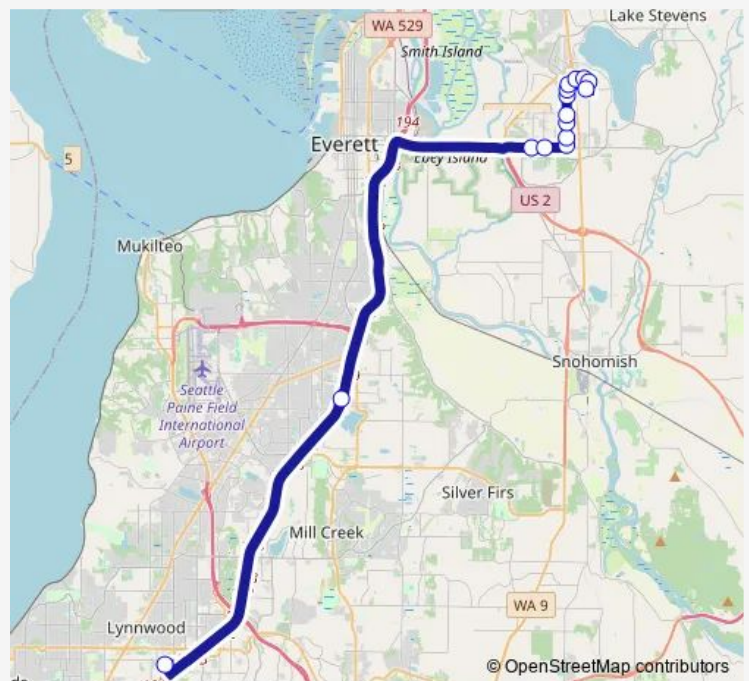

Bus 903 Lake Stevens TC - Lynnwood City Center Station

[Go to website](#)

Direction

Lake Stevens Transit Center Bay 1 — Lynnwood City Center Station Bay A7

16 stops

[Open route schedule](#)

Lake Stevens Transit Center Bay 1

91st Ave SE & 12th Pl Se

91st Ave SE & 17th St Se

20th St SE & 91st Ave Se

20th St SE & 83rd Ave Se

20th St SE & 79th Ave Se

South Everett Fwy Station Bay 3

Lynnwood City Center Station Bay A7

Route schedule

Lake Stevens Transit Center Bay 1 — Lynnwood City Center Station Bay A7

Monday	04:55-07:35
Tuesday	04:55-07:35
Wednesday	04:55-07:35
Thursday	04:55-07:35
Friday	04:55-07:35
Saturday	—
Sunday	—

Route info

Direction: Lake Stevens Transit Center Bay 1

Stops: 16

Trip Duration: 0 hour 42 min

Direction

Lynnwood City Center Station Bay D2 — Market Pl & 99th Ave Ne

15 stops

[Open route schedule](#)

Lynnwood City Center Station Bay D2