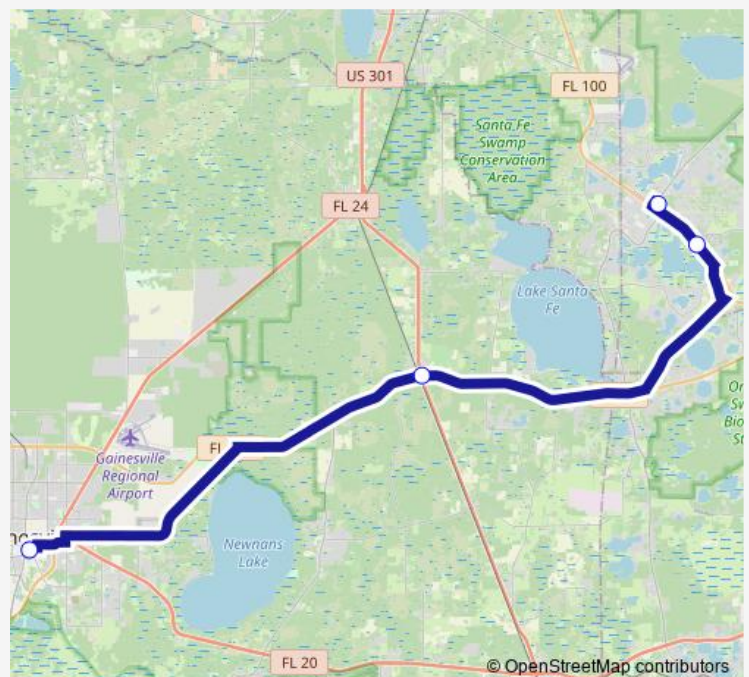

### Direction

Keystone Heights Senior Center — Gainesville RTS  
Downtown Station

4 stops

[Open route schedule](#)

Keystone Heights Senior Center

Lake Geneva Post Office Sb

Orange Heights Citgo Station

Gainesville RTS Downtown Station

### Route schedule

Keystone Heights Senior Center — Gainesville RTS  
Downtown Station

Monday	08:00-15:00
Tuesday	08:00-15:00
Wednesday	08:00-15:00
Thursday	08:00-15:00
Friday	08:00-15:00
Saturday	—
Sunday	—

### Route info

Direction: Keystone Heights Senior Center

Stops: 4

Trip Duration: 0 hour 55 min

903 — Clay Flex Magenta

**Direction**

Gainesville RTS Downtown Station — Keystone Heights Senior Center

4 stops