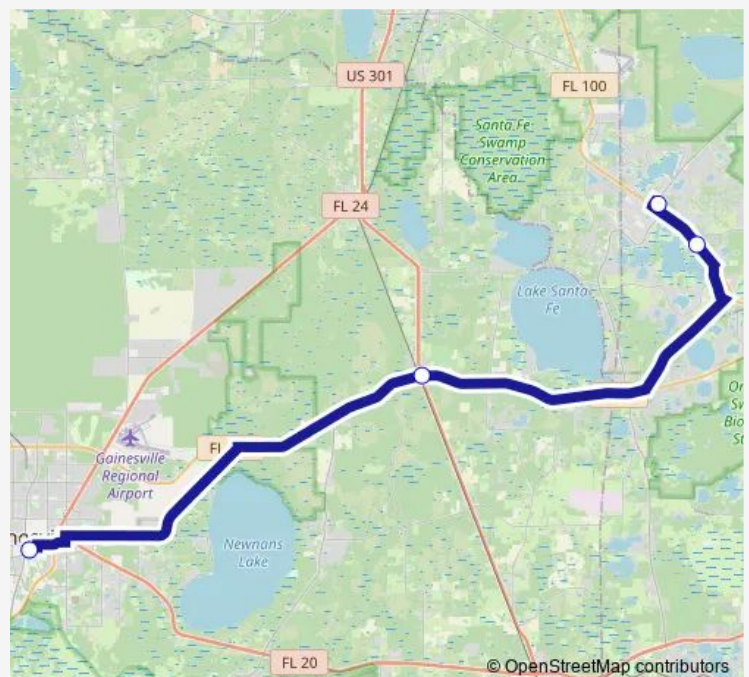

Bus 903 Clay Flex Magenta

[Go to website](#)

Direction

Keystone Heights Senior Center — Gainesville RTS
Downtown Station

4 stops

[Open route schedule](#)

Keystone Heights Senior Center

Lake Geneva Post Office Sb

Orange Heights Citgo Station

Gainesville RTS Downtown Station

Route schedule

Keystone Heights Senior Center — Gainesville RTS
Downtown Station

Monday	08:00-15:00
Tuesday	08:00-15:00
Wednesday	08:00-15:00
Thursday	08:00-15:00
Friday	08:00-15:00
Saturday	—
Sunday	—

Route info

Direction: Keystone Heights Senior Center

Stops: 4

Trip Duration: 0 hour 55 min

903 — Clay Flex Magenta

Direction

Gainesville RTS Downtown Station — Keystone Heights Senior Center

4 stops