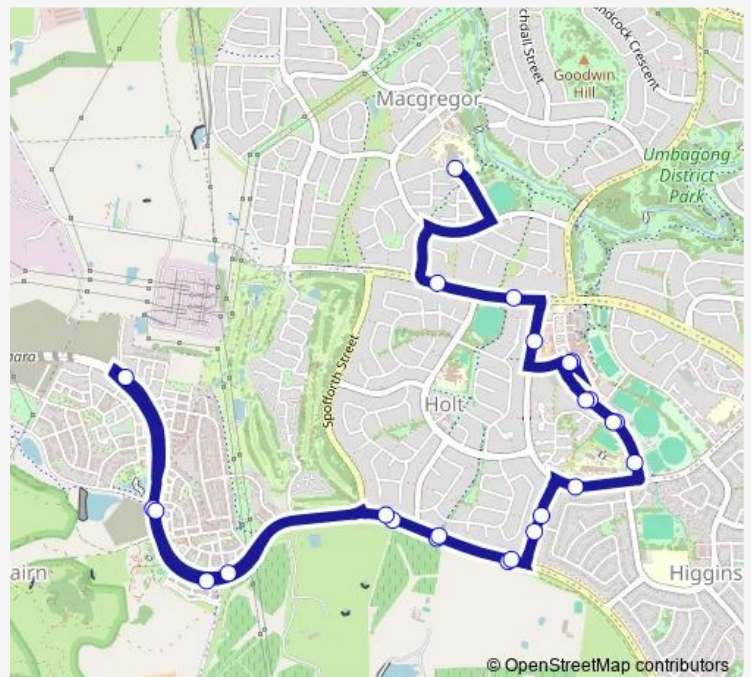

Macnaughton St after Drake Brockman Dr

Kingsford Smith School Hardwick Cr

Hardwick Cr before Powell St

Hardwick Cr after Powell St

Kippax Interchange

**Route schedule**

Kippax Interchange — Hirschfeld Cr Macgregor PS Sso

Monday 08:13-08:28

Tuesday 08:13-08:28

Wednesday 08:13-08:28

Thursday 08:13-08:28

Friday 08:13-08:28

Saturday —

Sunday —

**Route info**

Direction: Kippax Interchange

Stops: 26

Trip Duration: 0 hour 26 min

903 — Strathnairn Loop

Starke St opp Ymca

Southern Cross Dr after 2nd Starke St

Southern Cross Dr opp O'Reilly St

O'Reilly St before Osburn Dr