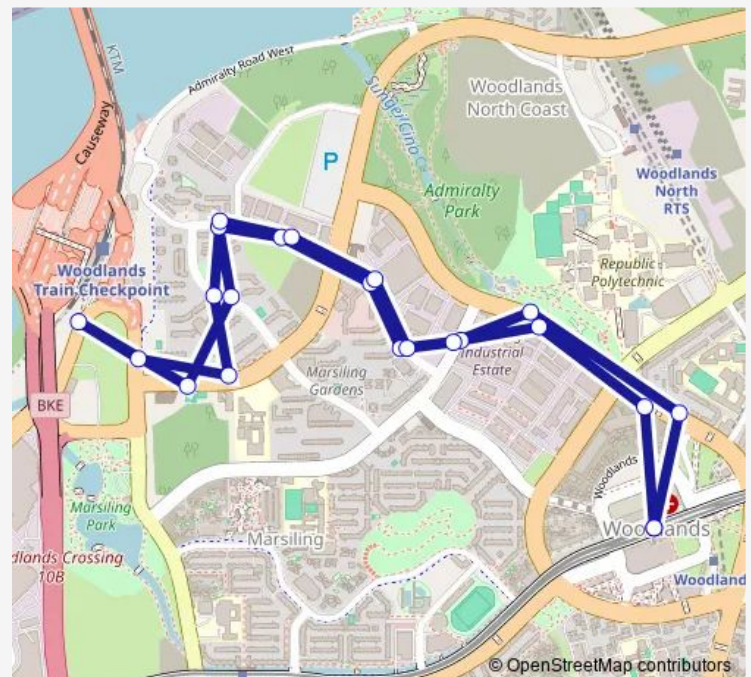

Thursday 05:20

Friday 05:20

Saturday 05:20

Sunday 05:30

Route info

Direction: Woodlands Int

Stops: 22

Trip Duration: 0 hour 33 min

■ 903

BusMaps

903 Bus time schedules and route maps are available in an offline PDF at busmaps.com. Use the busmaps.com website to see live bus times, train schedule or subway schedule, and step-by-step directions for all public transit in Johor Bahru