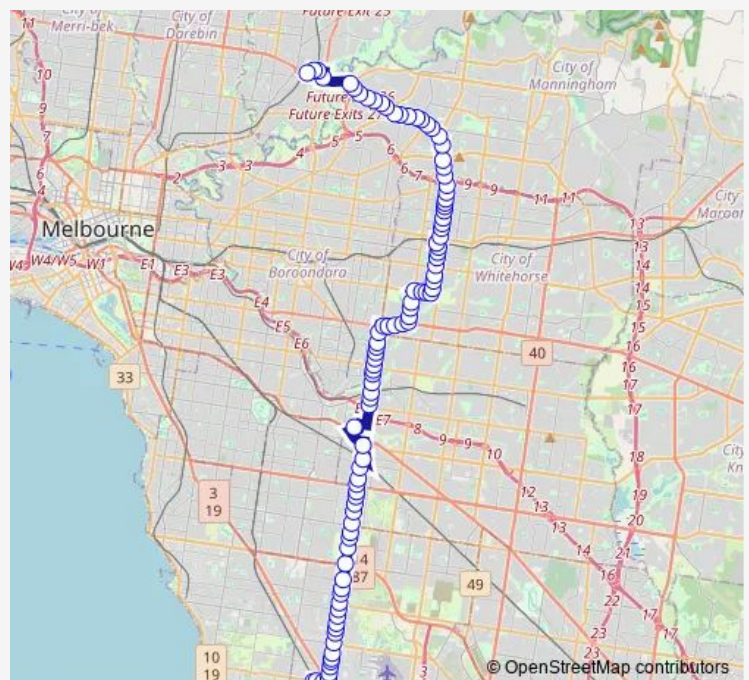

Dandenong Rd/Warrigal Rd (Oakleigh)

Oakleigh Station/Portman St (Oakleigh)

Queens Ave/Warrigal Rd (Hughesdale)

Schoolhall St/Warrigal Rd (Hughesdale)

Eleebana Ave/Warrigal Rd (Hughesdale)

North Rd/Warrigal Rd (Oakleigh South)

Old Dandenong Rd/Warrigal Rd (Oakleigh South)

Dales Park/Warrigal Rd (Oakleigh South)

South Rd/Warrigal Rd (Oakleigh South)

Cochranes Rd/Warrigal Rd (Heatherton)

Corporate Dr/Warrigal Rd (Heatherton)

Keys Rd/Warrigal Rd (Heatherton)

Kingston Rd/Warrigal Rd (Heatherton)

**Route schedule**

Chadstone Shopping Centre/Eastern Access Rd (Malvern East) — Mordialloc SC/Centre Way (Mordialloc)

Monday	15:00-15:05
Tuesday	15:00-15:05
Wednesday	15:00-15:05
Thursday	15:00-15:05
Friday	15:00-15:05
Saturday	—
Sunday	—

**Route info**

Direction: Chadstone Shopping Centre/Eastern Access Rd (Malvern East)

Stops: 48

Trip Duration: 0 hour 57 min

903 — Mordialloc - Altona

Kingston Centre/Warrigal Rd (Heatherton)

Age St/Warrigal Rd (Cheltenham)