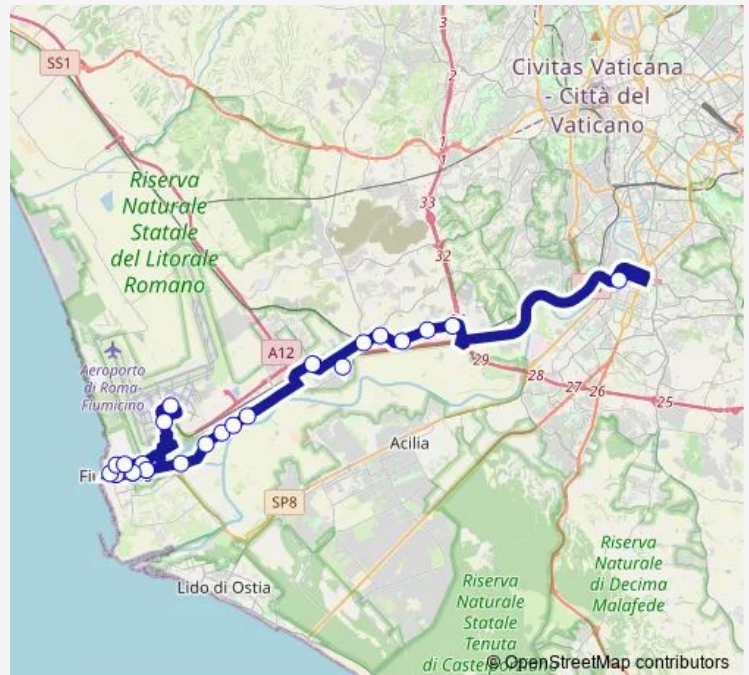

Roma | Via Magliana Via Portuense # f11028

**Route schedule**

Fiumicino | Via Portuense Via Coccia di Morto # f10938 —  
Roma | EUR Magliana (Metro B) # f11034

Monday 07:40

Tuesday 07:40

Wednesday —

Thursday 07:40

Friday 07:40

Saturday 07:40

Sunday —

**Route info**

Direction: Fiumicino | Via Portuense Via Coccia di Morto # f10938

Stops: 25

Trip Duration: 0 hour 50 min

Fiumicino - Roma Eur Magliana # Os966a

Roma | Via Magliana (Chiavichetta) # f11029

Roma | Via Magliana (Casale del Merlo) # f11031

Roma | Via Magliana (GRA) # f11032

Roma | EUR Magliana (Metro B) # f11034

Bus time schedules and route maps are available in an offline PDF at [busmaps.com](https://busmaps.com). Use the [busmaps.com](https://busmaps.com) website to see live bus times, train schedule or subway schedule, and step-by-step directions for all public transit in Fiumicino