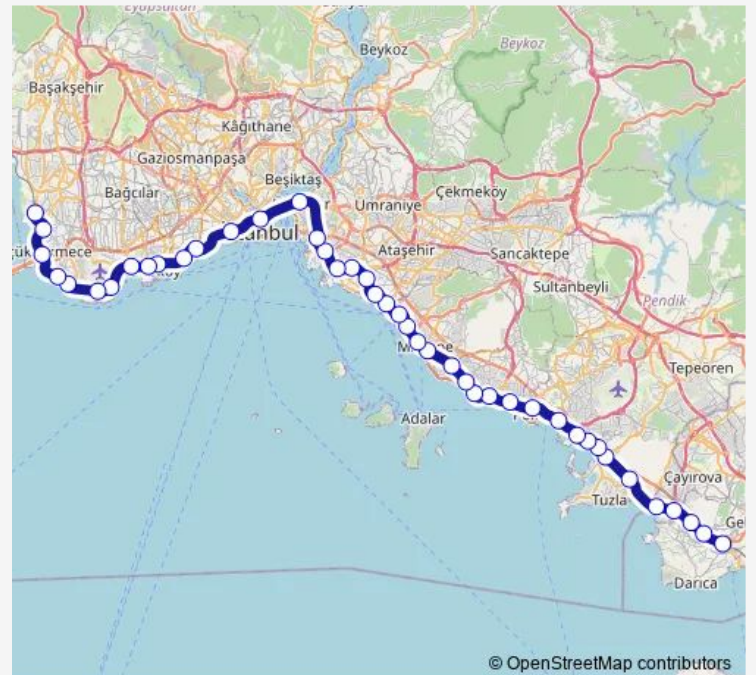

İdealtepe

Küçükyalı

Route schedule

Gebze — Halkalı

Monday 06:00

Tuesday 06:00

Wednesday 06:00

Thursday 06:00

Friday 06:00

Saturday 06:00

Sunday 06:00

Route info

Direction: Gebze

Stops: 43

Trip Duration: 1 hour 51 min

© OpenStreetMap contributors