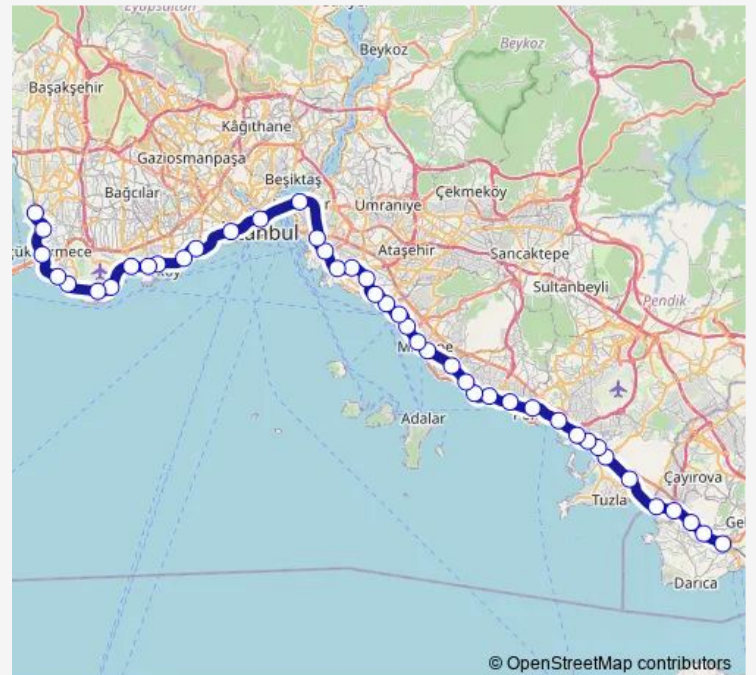

İdealtepe

Küçükyalı

Route schedule

Gebze — Halkalı

Monday 06:00

Tuesday 06:00

Wednesday 06:00

Thursday 06:00

Friday 06:00

Saturday 06:00

Sunday 06:00

Route info

Direction: Gebze

Stops: 43

Trip Duration: 1 hour 51 min

© OpenStreetMap contributors