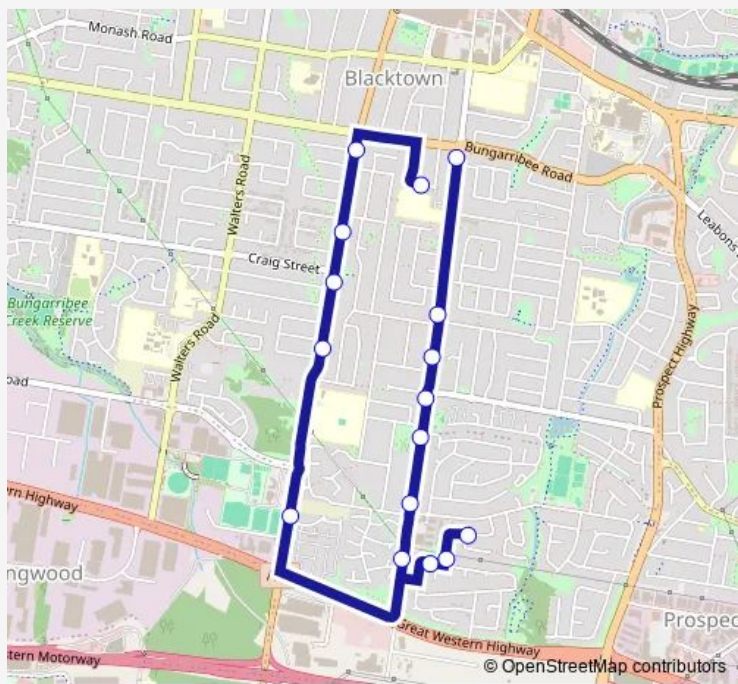

School Bus 6554 Blacktown South PS to Flushcombe Rd before Bungarribee Rd

[Go to website](#)

Direction

Blacktown South Public School, Benaud St — Flushcombe Rd Before Bungarribee Rd

16 stops

[Open route schedule](#)

Ollier Cr At Slade Pl

Flushcombe Rd After Azalea St

Flushcombe Rd After Clare St

Flushcombe Rd Before Heapey St

Flushcombe Rd At Stela Pl

Flushcombe Rd Before Julie St

Flushcombe Rd Opp Stanley St

Flushcombe Rd Before Bungarribee Rd

Route schedule

Blacktown South Public School, Benaud St — Flushcombe Rd Before Bungarribee Rd

Monday	15:42
Tuesday	15:42
Wednesday	15:42
Thursday	15:42
Friday	15:42
Saturday	—
Sunday	—

Route info

Direction: Blacktown South Public School, Benaud St

Stops: 16

Trip Duration: 0 hour 22 min

6554 School Bus time schedules and route maps are available in an offline PDF at busmaps.com. Use the busmaps.com website to see live bus times, train schedule or subway schedule, and step-by-step directions for all public transit in Parramatta