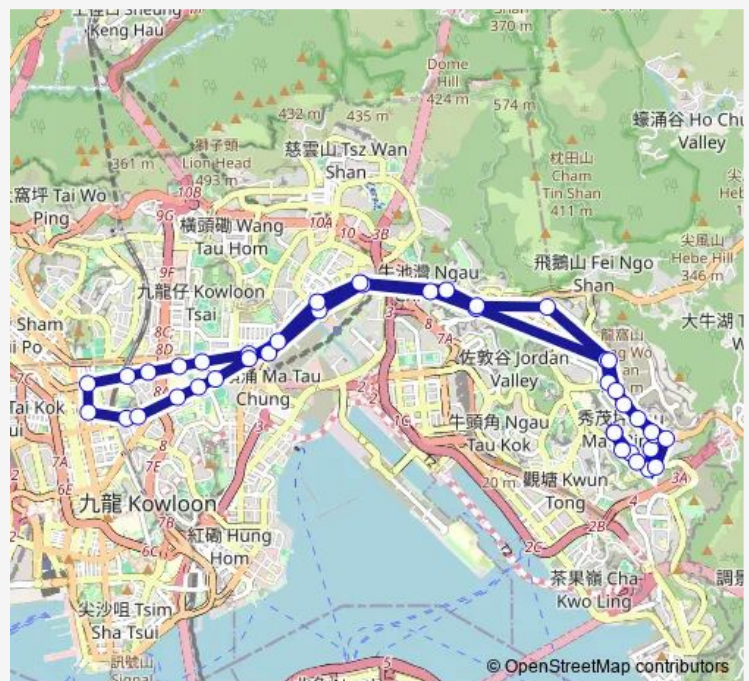

[Ctb] THE Latitude, Prince Edward Road East[[Kmb+Ctb] THE Latitude/<Br>The Latitude, Prince Edward Road East[[Kmb] THE Latitude

Route schedule

[Kmb] SAU MAU Ping (Central) BUS Terminus — [Kmb] SAU MAU Ping (Central) BUS Terminus

Monday	06:00-17:30
Tuesday	06:00-17:30
Wednesday	06:00-17:30
Thursday	06:00-17:30
Friday	06:00-17:30
Saturday	06:00-06:50
Sunday	06:00-22:00

Route info

Direction: [Kmb] SAU MAU Ping (Central) BUS Terminus

Stops: 41

Trip Duration: 0 hour 56 min

213D — SAU MAU Ping (Central) - Mong KOK (Circular) **BusMaps**

[Ctb] Regal Oriental Hotel, Prince Edward Road East[[Kmb+Ctb] Kowloon City BBI - Regal Oriental Hotel/<Br>Regal Oriental Hotel, Prince Edward Road East[[Kmb] Kowloon City BBI - Regal Oriental Hotel