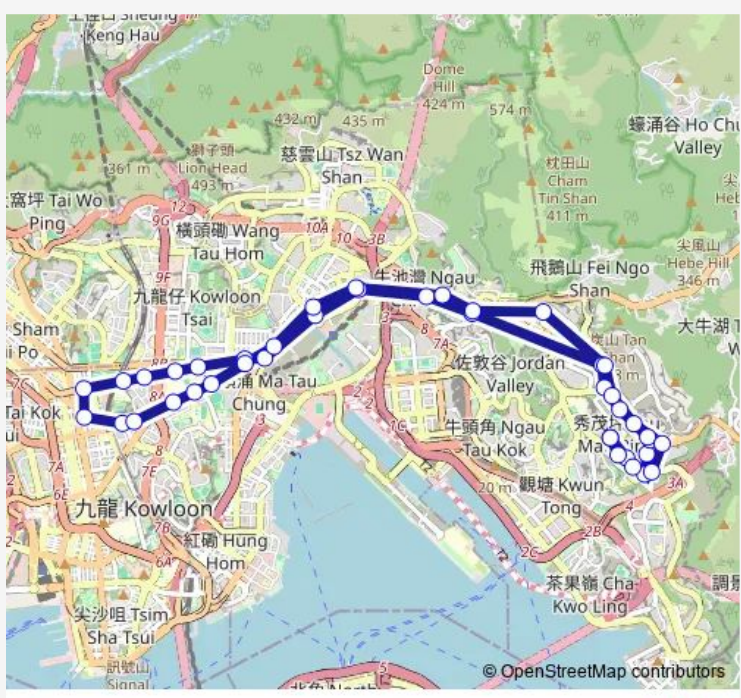

Route schedule

[Kmb] SAU MAU Ping (Central) BUS Terminus — [Kmb] SAU MAU Ping (Central) BUS Terminus

Monday	06:00-17:30
Tuesday	06:00-17:30
Wednesday	06:00-17:30
Thursday	06:00-17:30
Friday	06:00-17:30
Saturday	06:00-06:50
Sunday	06:00-22:00

Route info

Direction: [Kmb] SAU MAU Ping (Central) BUS Terminus

Stops: 41

Trip Duration: 0 hour 52 min

213d — SAU MAU Ping (Central) - Mong KOK (Circular) **BusMaps**

[Ctb] Regal Oriental Hotel, Prince Edward Road East[[Kmb+Ctb] Kowloon City BBI - Regal Oriental Hotel/
Regal Oriental Hotel, Prince Edward Road East[[Kmb] Kowloon City BBI - Regal Oriental Hotel

[Ctb] HAU Wong Road, Prince Edward Road West[[Kmb] HAU Wong Road

[Ctb] LA Salle Road, Prince Edward Road West[[Kmb+Ctb] LA Salle Road/
La Salle Road, Prince Edward Road West[[Kmb] LA Salle Road

[Ctb] Earl Street, Prince Edward Road West[[Kmb+Ctb] Earl Street/
Earl Street, Prince Edward Road West[[Kmb] Earl Street