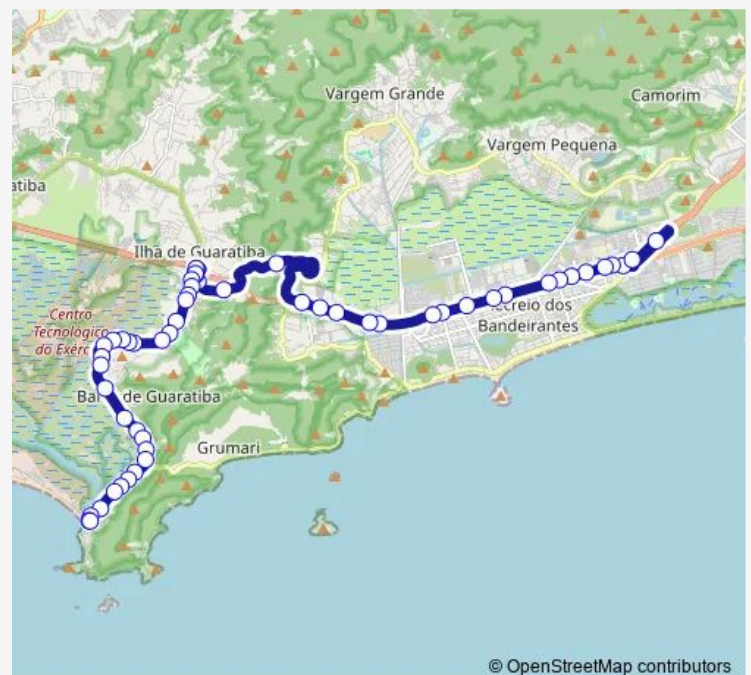

Bus Sv899 Barra de Guaratiba - Terminal Recreio

[Go to website](#)

Direction

Terminal Paralímpico Recreio : Plataforma A — Ponto Final: Barra de Guaratiba : Marambaia

54 stops

[Open route schedule](#)

Terminal Paralímpico Recreio : Plataforma A

Wilfred Penha Borges

Estação Pontal

Grota Funda

Subida da Grota Funda

Route schedule

Terminal Paralímpico Recreio : Plataforma A — Ponto Final: Barra de Guaratiba : Marambaia

Monday	05:45-18:20
Tuesday	05:45-18:20
Wednesday	05:45-18:20
Thursday	05:45-18:20
Friday	05:45-18:20
Saturday	—
Sunday	—

Route info

Direction: Terminal Paralímpico Recreio : Plataforma A

Stops: 54

Trip Duration: 1 hour 16 min

© OpenStreetMap contributors

Sv899 — Barra de Guaratiba - Terminal Recreio

Estrela da Tarde

José Hilário

Wednesday 06:30-17:30

Thursday 06:30-17:30

Friday 06:30-17:30

Saturday —

Sunday —

Route info

Direction: Ponto Final: Barra de Guaratiba : Marambaia

Stops: 43