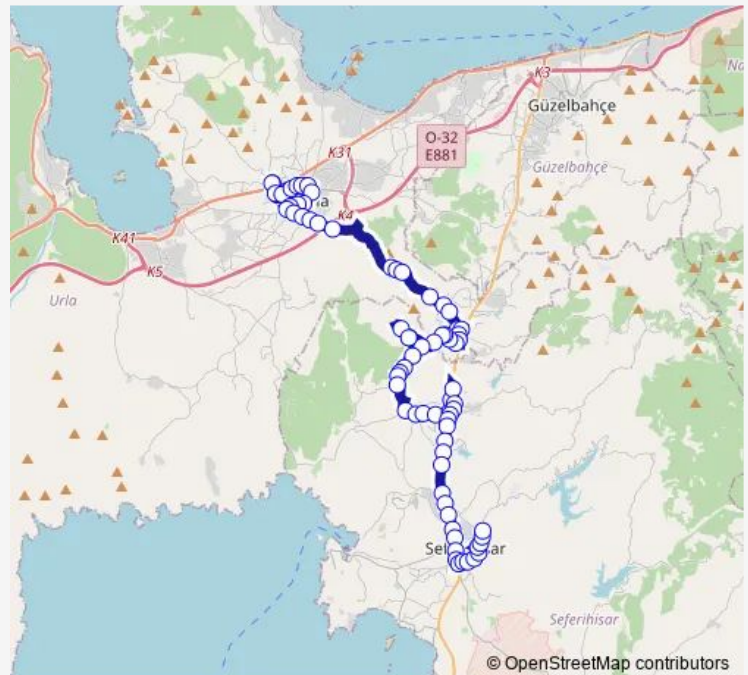

Thursday 06:05-21:50

Friday 06:05-21:50

Saturday 06:05-19:45

Sunday —

Route info

Direction: Urla

Stops: 76

Trip Duration: 2 hour 7 min

Direction: Seferihisar Son Durak

Stops: 76

Trip Duration: 1 hour 49 min

Ufuk Ky

Ulamıř Merkez

Dzce Yolu

Dzce Kpr

řehit Piyade avuř Ceysu Ceylan