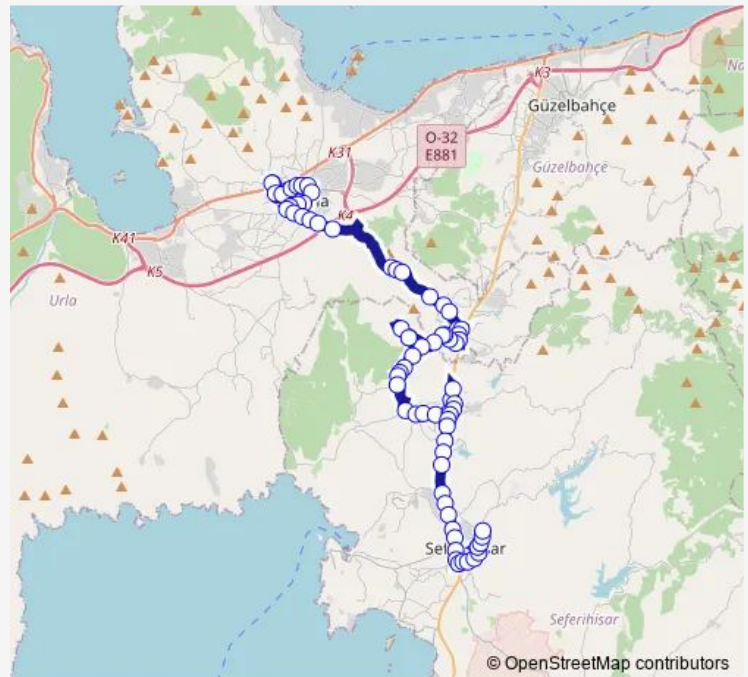

### Route schedule

Urla — Seferihisar Son Durak

Monday 06:05-21:50

Tuesday 06:05-21:50

Wednesday 06:05-21:50

Thursday 06:05-21:50

Friday 06:05-21:50

Saturday 06:05-19:45

### Route info

Direction: Urla

Stops: 76

Trip Duration: 2 hour 7 min

732 — Seferihisar - Urla

BusMaps

Ovacık Çıkış

Ovacık