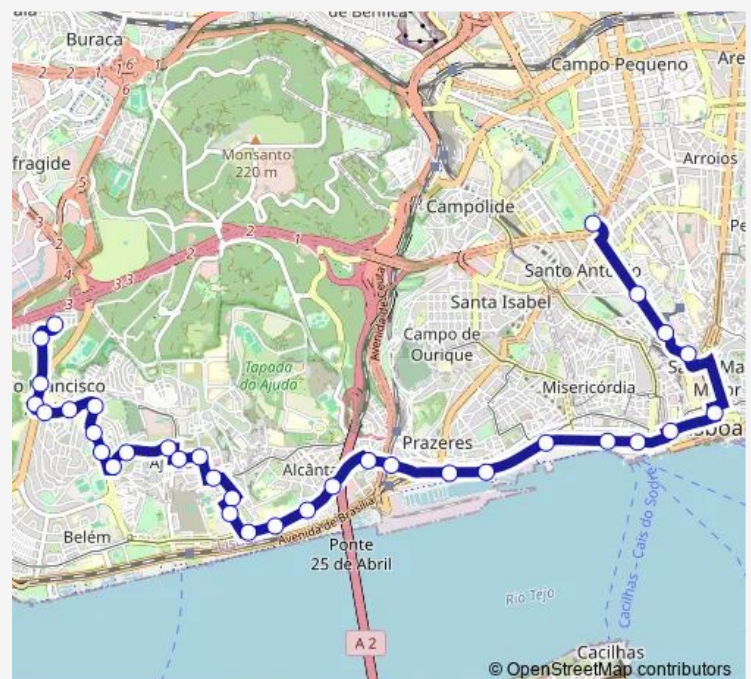

Thursday —

Friday —

Saturday 07:25-20:40

Sunday 08:00-20:40

Route info

Direction: Marquês Pombal

Stops: 35

Trip Duration: 0 hour 43 min

Wednesday —

Thursday —

Friday —

Saturday 06:35-20:45

Sunday 07:30-20:45

Route info

Direction: Caselas

Stops: 34