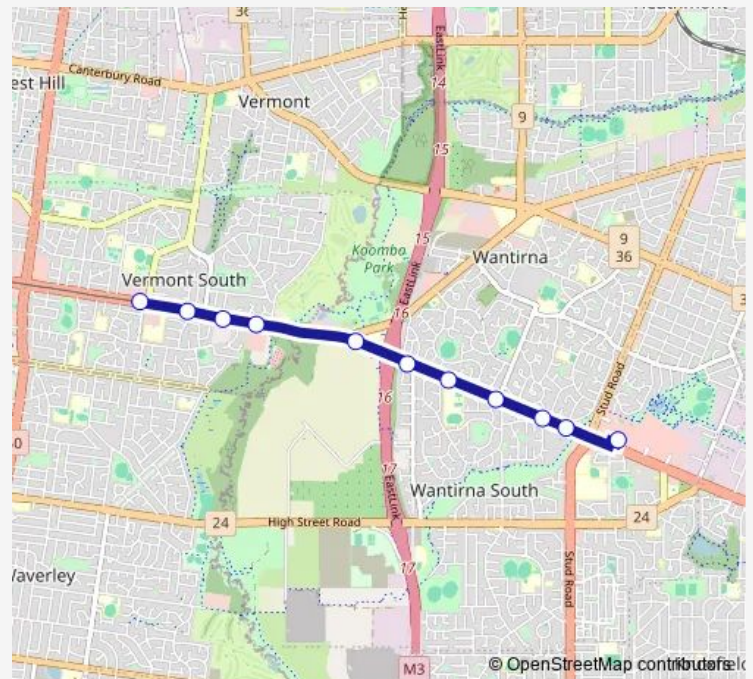

Warrington Ave/Burwood Hwy (Vermont South)

Vermont Ret Village/Burwood Hwy (Vermont South)

Morack Rd/Burwood Hwy (Vermont South)

Mountain Hwy/Burwood Hwy (Wantirna)

Cathies Lane/Burwood Hwy (Wantirna)

Milpera Cres/Burwood Hwy (Wantirna)

Templeton St/Burwood Hwy (Wantirna)

Hartington Dr/Burwood Hwy (Wantirna)

Old Stud Rd/Burwood Hwy (Wantirna)

Knox City SC/Burwood Hwy (Wantirna South)

Route schedule

Vermont South Tram Terminus/Burwood Hwy (Vermont South) — Knox City SC/Burwood Hwy (Wantirna South)

Route info

Direction: Vermont South Tram Terminus/Burwood Hwy (Vermont South)

Stops: 11

Trip Duration: 0 hour 11 min

732 — Upper Ferntree Gully - Box Hill

Direction

Box Hill Bus Station/Station St (Box Hill) — Upper Ferntree Gully Station/Burwood Hwy (Upper Ferntree Gully)

63 stops

[Open route schedule](#)

Box Hill Bus Station/Station St (Box Hill)

Harrow St/Station St (Box Hill)

James St/Station St (Box Hill)

Combarton St/Station St (Box Hill)

Collins St/Station St (Box Hill)