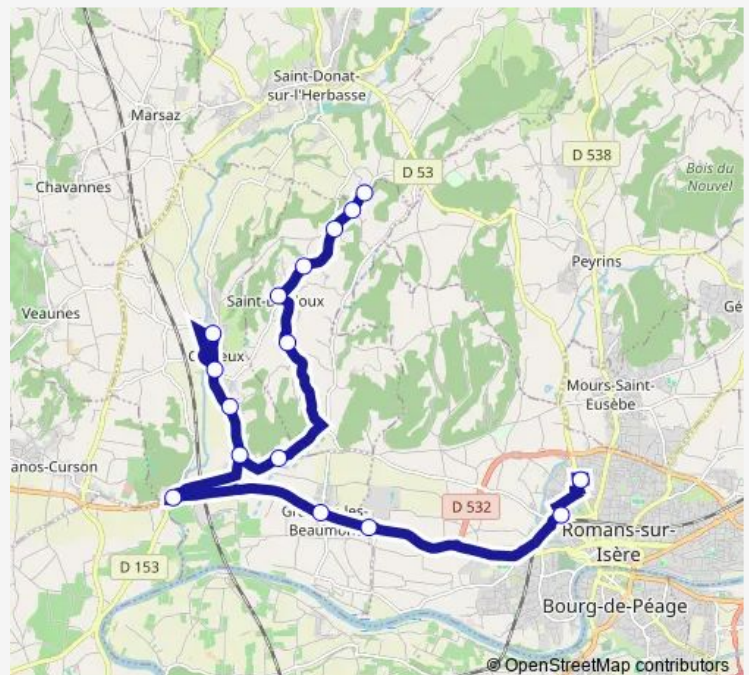

Bus 732 Ligne 730

[Go to website](#)

Direction

Romans College Debussy — Pize

16 stops

[Open route schedule](#)

Romans College Debussy

Dauphine

LE Puy

ST Bardoux Village

Bois Feuille

ST Baudille

LE Lat

Pize

Route schedule

Romans College Debussy — Pize

Monday 16:05-17:05

Tuesday 16:05-17:05

Wednesday 12:05

Thursday 16:05-17:05

Friday 16:05-17:05

Saturday —

Sunday —

Route info

Direction: Romans College Debussy

Stops: 16

Trip Duration: 0 hour 42 min

732 — Ligne 730

732 Bus time schedules and route maps are available in an offline PDF at busmaps.com. Use the busmaps.com website to see live bus times, train schedule or subway schedule, and step-by-step directions for all public transit in Saint-Bardoux