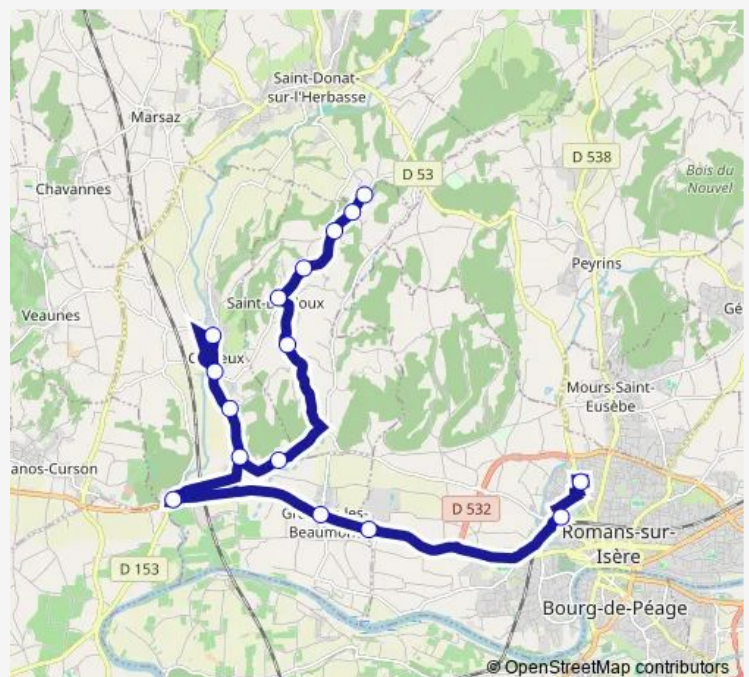

Pont DE L'Herbasse

Sables

Vosniere

Ancienne Gare

Usine

Greniers

LE Puy

ST Bardoux Village

### Route schedule

Romans College Debussy — Pize

Monday 16:05-17:05

Tuesday 16:05-17:05

Wednesday 12:05

Thursday 16:05-17:05

Friday 16:05-17:05

Saturday —

### Route info

Direction: Romans College Debussy

Stops: 16

Trip Duration: 0 hour 42 min

732 — Ligne 730

732 Bus time schedules and route maps are available in an offline PDF at [busmaps.com](https://busmaps.com). Use the [busmaps.com](https://busmaps.com) website to see live bus times, train schedule or subway schedule, and step-by-step directions for all public transit in Saint-Bardoux