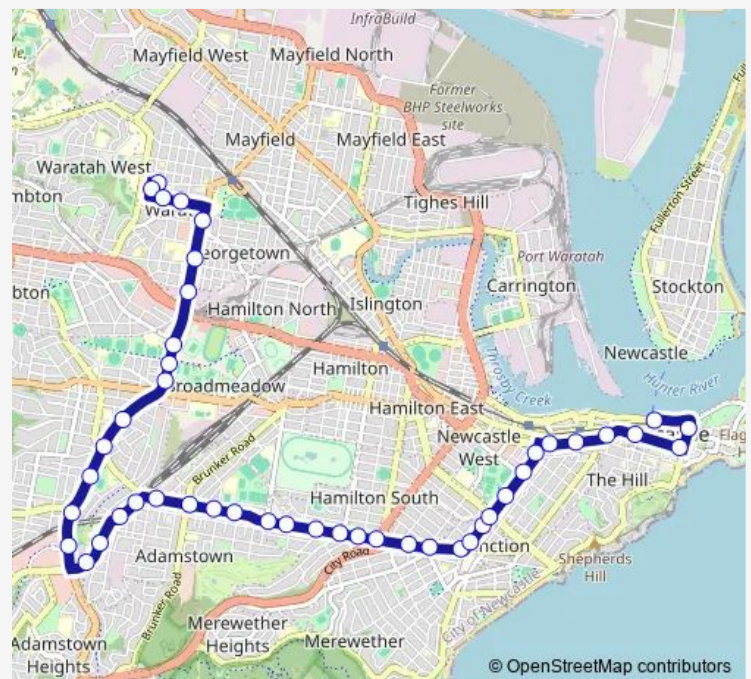

### Route schedule

St Phillip's College Before Bridge St — Wharf Rd Opp Queens Wharf

Monday	15:05
Tuesday	15:05
Wednesday	15:05
Thursday	15:05
Friday	15:05
Saturday	—
Sunday	—

### Route info

Direction: St Phillip's College Before Bridge St

Stops: 45

Trip Duration: 0 hour 45 min

Adamstown Community Early Learning, Glebe Rd

Glebe Rd Before Bryant St

Adamstown Bowling Club, Glebe Rd

Junction Fair, Glebe Rd

St Joseph's Primary School, Union St

Union St At Kemp St

Union St At Parkway Av

National Park Netball Centre, Union St

Union St After Parry St

Union St Opp Laman St

King St After Union St