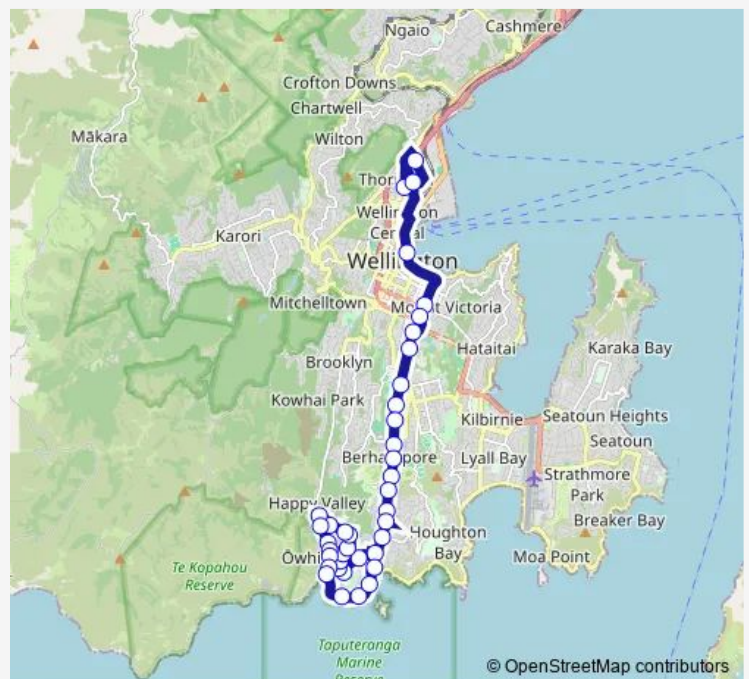

Molesworth Street - Cathedral

Murphy Street - Wellington Girls' College

Queen Margaret College (school stop)

Jervois Quay at Frank Kitts Park

Kent Terrace at Pirie Street

Kent Terrace at Basin Reserve

Adelaide Road at Basin Reserve (near 13)

Adelaide Road at Broomhedge Street

Adelaide Road at Hall Street (near 261)

Adelaide Road at Stoke Street

Adelaide Road opposite Mcalister Park

Adelaide Road (near 493)

Adelaide Road (near 543)

Adelaide Road at Wakefield Park (opposite)

The Parade (near 21)

The Parade (near 103)

Island Bay Shops - The Parade

The Parade (near 225)

Humber Street at The Parade (school stop)

Severn Street (near 55) (school stop)

**Route schedule**

Molesworth Street - Cathedral — Island Bay - Reef Street opposite Shorland Park

Monday	15:30
Tuesday	15:30
Wednesday	15:30
Thursday	15:30
Friday	15:30
Saturday	—
Sunday	—

**Route info**

Direction: Molesworth Street - Cathedral

Stops: 39

Trip Duration: 0 hour 47 min

732 — Thorndon Colleges - Owhiro Bay - Island Bay