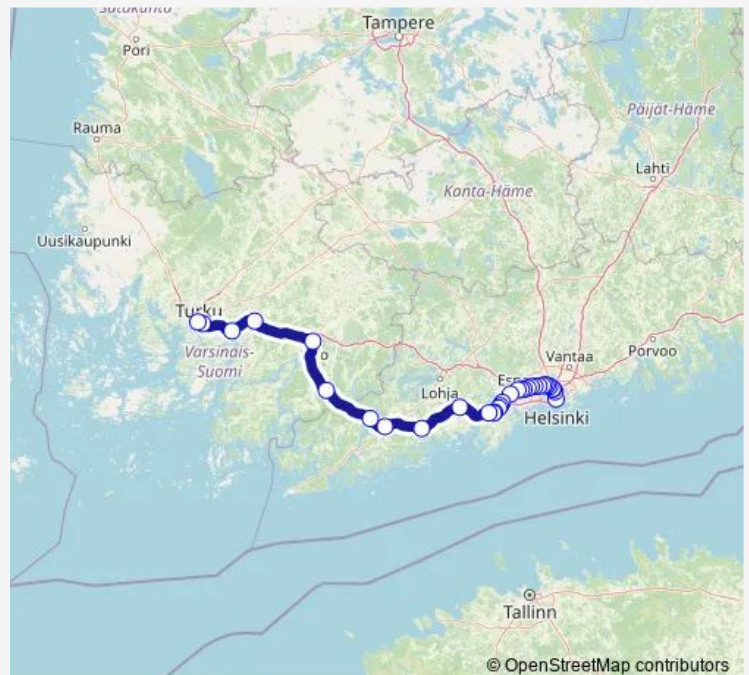

Long Distance Trains S 945 Helsinki - Turku

[Go to website](#)

Direction

undefined — undefined

0 stops

[Open route schedule](#)

Route schedule

undefined — undefined

Monday 08:33

Tuesday —

Wednesday —

Thursday 08:33

Friday —

Saturday —

Sunday 08:33

Route info

Direction:

Stops: 0

Trip Duration: — min

■ S 945 — Helsinki - Turku

Direction

Helsinki — Turku

32 stops

[Open route schedule](#)