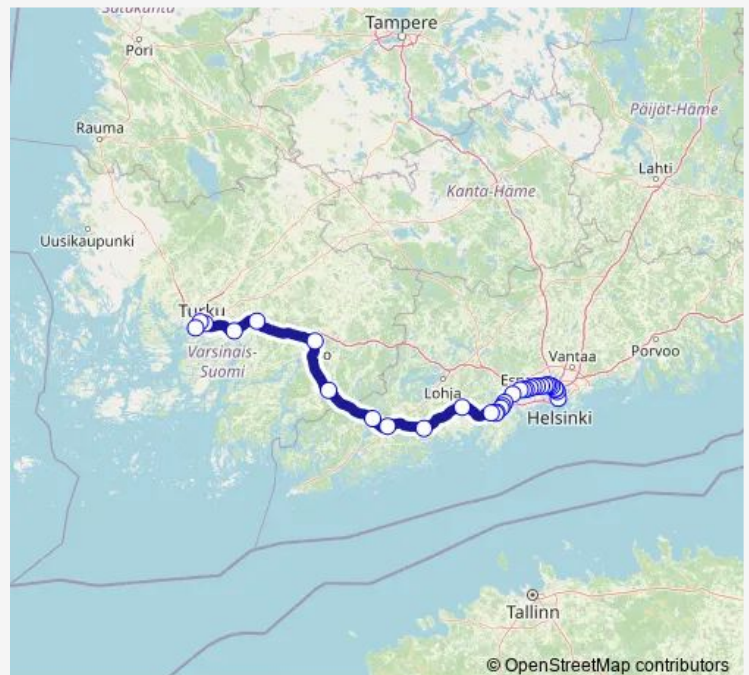

### Route schedule

Helsinki — Turku satama

Monday —

Tuesday —

Wednesday 08:35

Thursday —

Friday —

Saturday —

### Route info

Direction: Helsinki

Stops: 33

Trip Duration: 2 hour 15 min

■ S 945 — Helsinki - Turku satama

Kirkkonummi

Siuntio

Inkoo