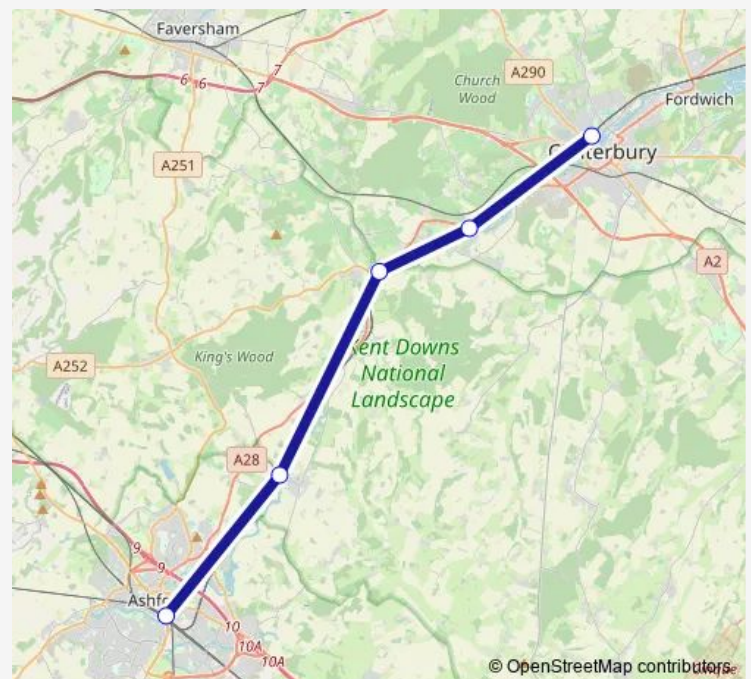

## Rail Replacement Bus Service Se:Cbw->Afk SE replacement bus service from CBW to Afk

[Go to website](#)

### Direction

Canterbury West — Ashford International

5 stops

[Open route schedule](#)

Canterbury West

Chartham

Chilham

Wye

### Route schedule

Canterbury West — Ashford International

Monday	04:58-23:58
Tuesday	04:51-23:39
Wednesday	—
Thursday	—
Friday	—
Saturday	04:58-23:48
Sunday	06:58-23:58

### Route info

Direction: Canterbury West

Stops: 5

Trip Duration: 0 hour 39 min

Se:Cbw->Afk Rail Replacement Bus Service time schedules and route maps are available in an offline PDF at busmaps.com. Use the busmaps.com website to see live bus times, train schedule or subway schedule, and step-by-step directions for all public transit in Ashford