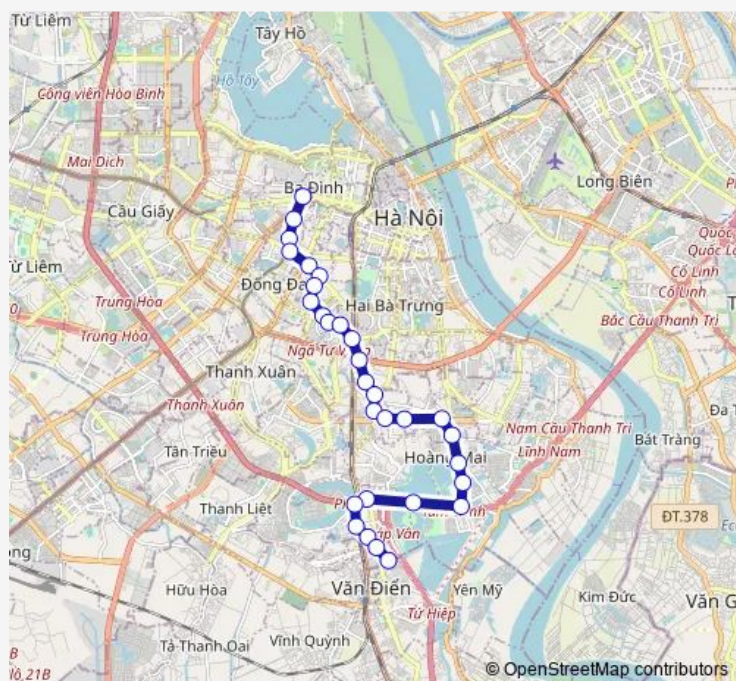

### Route schedule

Stop\_107\_2\_S50 — STOP\_99\_1\_S30

Monday 09:30-19:38

Tuesday 09:30-19:38

Wednesday 09:30-19:38

Thursday 09:30-19:38

Friday 09:30-19:38

Saturday 09:30-19:38

### Route info

Direction: Stop\_107\_2\_S50

Stops: 30

Trip Duration: 1 hour 5 min

Route\_99\_1

BusMaps

STOP\_99\_1\_S22

STOP\_99\_1\_S23