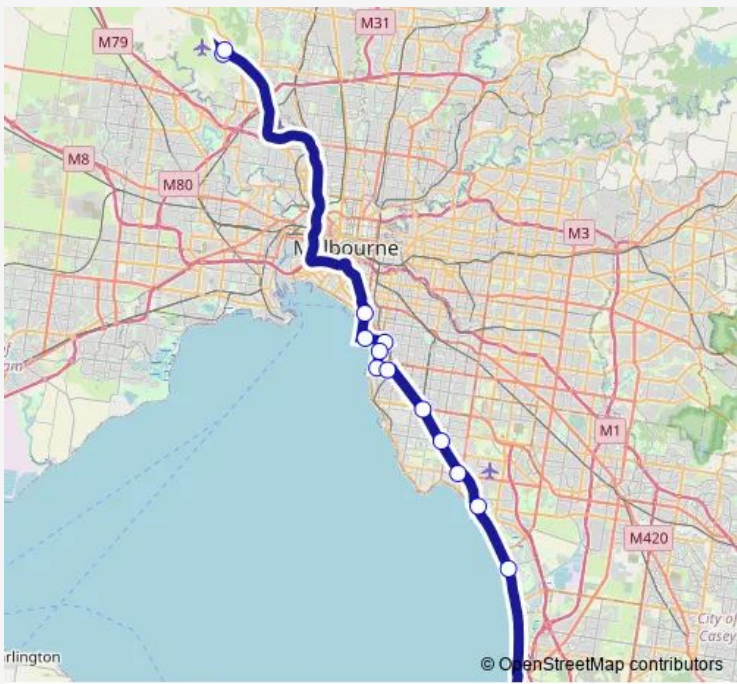

[Go to website](#)

**Direction**  
 Melbourne Airport T4 Skybus/Service Rd (Melbourne Airport) — Frankston Railway Station/Fletcher Rd (Frankston)  
 15 stops  
[Open route schedule](#)

- Melbourne Airport T4 Skybus/Service Rd (Melbourne Airport)
- Melbourne Airport T1 Skybus/Arrival Dr (Melbourne Airport)
- Inkerman St/Barkly St (St Kilda)
- Broadway/Glen Huntly Rd (Elwood)
- Elsternwick Station/Horne St (Elsternwick)
- Head St/New St (Brighton)
- Bay St/New St (Brighton)
- North Brighton Station/Bay St (Brighton)
- Moorabbin Station/Nepean Hwy (Moorabbin)
- Southland SC/Karen St (Cheltenham)
- Rogers St/Balcombe Rd (Mentone)
- Mordialloc Station/Albert St (Mordialloc)
- Chelsea Railway Station/Station St (Chelsea)
- Quest/435-437 Nepean Hwy (Frankston)
- Frankston Railway Station/Fletcher Rd (Frankston)

Route schedule

Melbourne Airport T4 Skybus/Service Rd (Melbourne Airport) — Frankston Railway Station/Fletcher Rd (Frankston)

Monday	06:00-21:45
Tuesday	06:45-21:45
Wednesday	06:45-21:45
Thursday	06:45-21:45
Friday	06:45-21:45
Saturday	06:00-19:30
Sunday	06:00-19:30

**Route info**

Direction: Melbourne Airport T4 Skybus/Service Rd (Melbourne Airport)

Stops: 15

Trip Duration: 1 hour 52 min

389 Nepean Hwy (Chelsea)

Mordialloc Station/Albert St (Mordialloc)

Rogers St/Balcombe Rd (Mentone)

Southland SC/Karen St (Cheltenham)

938 Nepean Hwy (Moorabbin)

North Brighton Station/Bay St (Brighton)

Bay St/New St (Brighton)