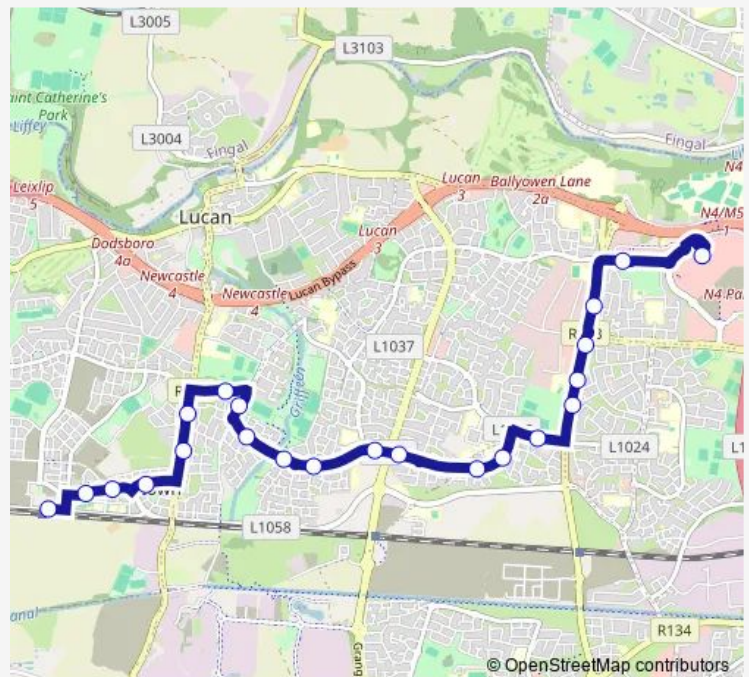

Bus L53 Liffey Valley - Adamstown Stn

[Go to website](#)

Direction

Liffey Valley Sc — Adamstown Station

22 stops

[Open route schedule](#)

- Liffey Valley Sc
- Clayton Hotel
- Shancastle Park
- Fonthill Retail Park
- St Mark's Grove
- Rowlagh
- Foxdene Avenue
- Méile an Rí
- Tor an Rí
- Foxborough Park
- Moy Glas Dene
- Rossberry Avenue
- Haydens Park
- Johnsbridge Avenue
- Haydens Lane
- Finnstown Abbey
- Somerton
- Finnstown Castle
- Castlegate Walk
- Castlegate Drive
- Stratton Grove

Route schedule

Liffey Valley Sc — Adamstown Station

Monday	05:28-23:32
Tuesday	05:28-23:32
Wednesday	05:28-23:32
Thursday	05:28-23:32
Friday	05:28-23:32
Saturday	06:10-23:27
Sunday	07:39-23:32

Route info

Direction: Liffey Valley Sc

Stops: 22

Trip Duration: 0 hour 26 min

L53 — Liffey Valley - Adamstown Stn

Direction

Adamstown Station — Liffey Valley Sc

23 stops

[Open route schedule](#)

Route info

Direction: Adamstown Station

Stops: 23

Trip Duration: 0 hour 25 min

L53 Bus time schedules and route maps are available in an offline PDF at busmaps.com. Use the busmaps.com website to see live bus times, train schedule or subway schedule, and step-by-step directions for all public transit in Dublin