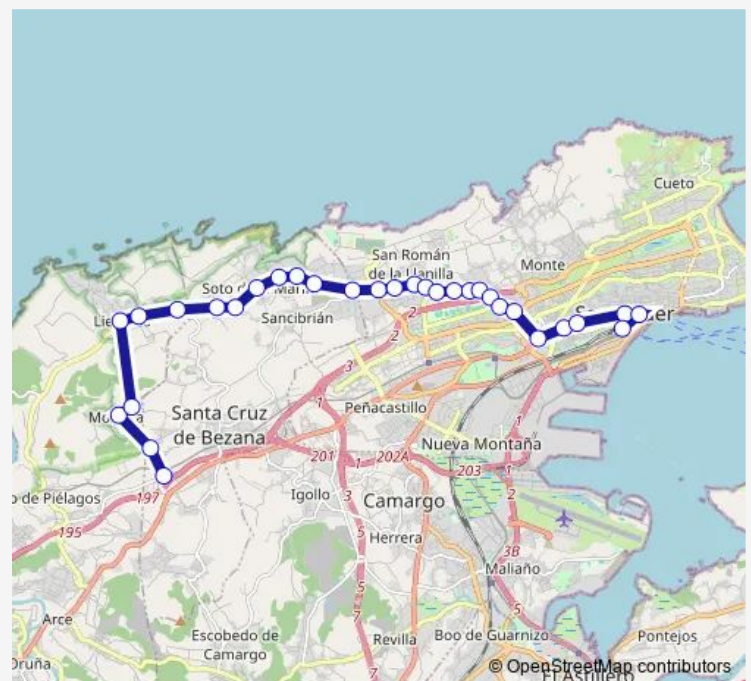

Thursday 06:55-22:10

Friday 06:55-22:10

Saturday 06:55-22:20

Sunday 08:10-21:45

Route info

Direction: Hospital Mompia (Mompia)

Stops: 31

Trip Duration: 0 hour 46 min

Sunday 08:00-22:00

Route info

Direction: E.Autobuses Santander (Santander)

Stops: 30

Trip Duration: 0 hour 40 min

Entrada playa portio (Lienres)

Lienres (Lienres)

Los Robles (Mortera)

E.Autobuses Santander (Santander)

Direction

E.Autobuses Santander (Santander) — Liencres (Liencres)

27 stops

[Open route schedule](#)

E.Autobuses Santander (Santander)

Ayuntamiento (Santander)

San Fernando 26 (Santander)

Direction: E.Autobuses Santander (Santander)

Stops: 27

Trip Duration: 0 hour 40 min

Hospital Liencres (Liencres)

Entrada playa portio (Liencres)

Liencres (Liencres)

Bus time schedules and route maps are available in an offline PDF at busmaps.com. Use the busmaps.com website to see live bus times, train schedule or subway schedule, and step-by-step directions for all public transit in Santander