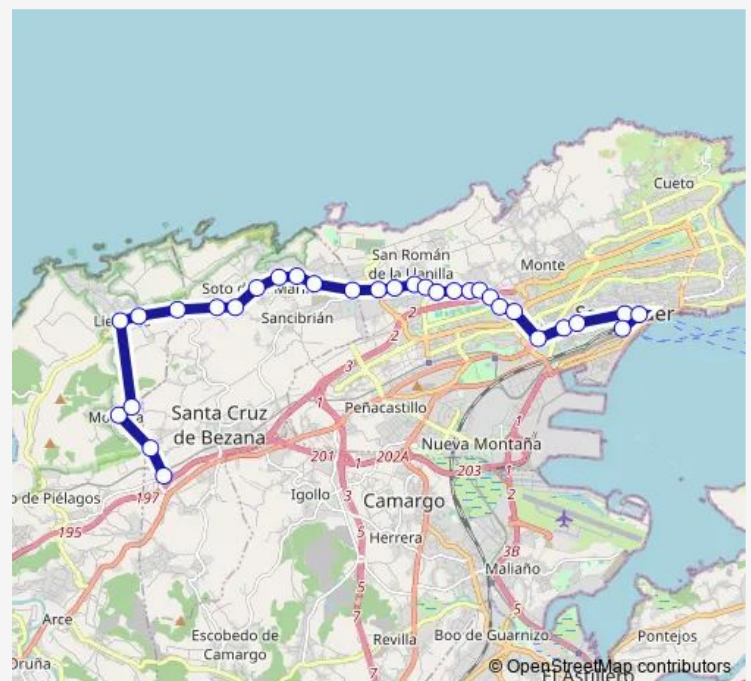

Barrio Rodil (Mortera)

Los Robles (Mortera)

Liencrec (Liencrec)

Entrada playa portio (Liencrec)

Hospital Liencrec (Liencrec)

Las Higueras (Soto de la Marina)

Los Calderones (Soto de la Marina)

Soto de la Marina (Soto de la Marina)

Thursday 06:55-22:10

Friday 06:55-22:10

Saturday 06:55-22:20

Sunday 08:10-21:45

Route info

Direction: Hospital Mompia (Mompia)

Stops: 31

Trip Duration: 0 hour 46 min

Sunday 08:00-22:00

Route info

Direction: E.Autobuses Santander (Santander)

Stops: 30

Trip Duration: 0 hour 40 min

Entrada playa portio (Lienres)

Lienres (Lienres)

Los Robles (Mortera)

Direction: E.Autobuses Santander (Santander)

Stops: 27

Trip Duration: 0 hour 40 min

Hospital Liencres (Liencres)

Entrada playa portio (Liencres)

Liencres (Liencres)

Bus time schedules and route maps are available in an offline PDF at busmaps.com. Use the busmaps.com website to see live bus times, train schedule or subway schedule, and step-by-step directions for all public transit in Santander