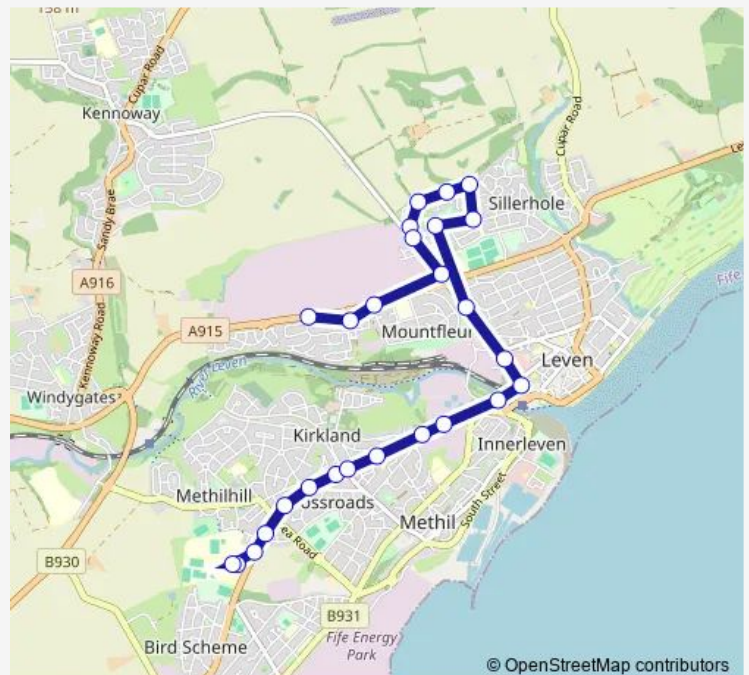

Thursday 08:05

Friday 08:05

Saturday —

Sunday —

Route info

Direction: Turpie Road Turning Circle

Stops: 26

Trip Duration: 0 hour 25 min

■ LA4 — Levenmouth Academy - Mountfleurie

The Big Tree

Toll Bar

Toll Avenue

Methilhaven Home

Levenmouth Academy

Direction

Levenmouth Academy — Turpie Road Turning Circle

Banbeath Road

Diageo

Windygates Road

Route schedule

Levenmouth Academy — Turpie Road Turning Circle

Monday 15:25

Tuesday 15:25

Wednesday 14:35

Thursday 14:35

Friday 14:35

Saturday —

Sunday —

Route info

Direction: Levenmouth Academy

Stops: 26

Trip Duration: 0 hour 39 min