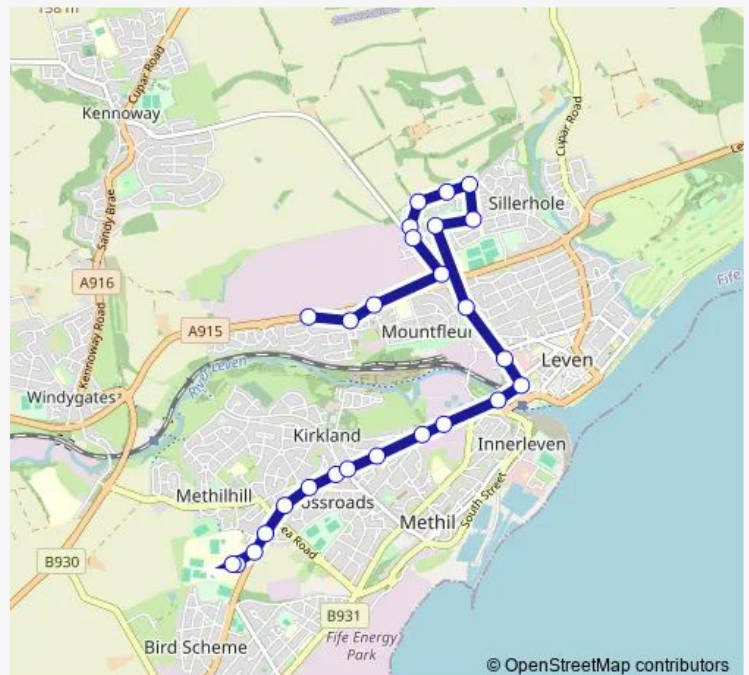

Thursday 08:05

Friday 08:05

Saturday —

Sunday —

Route info

Direction: Turpie Road Turning Circle

Stops: 26

Trip Duration: 0 hour 25 min

■ LA4 — Levenmouth Academy - Mountfleurie

The Big Tree

Toll Bar

Toll Avenue

Methilhaven Home

Levenmouth Academy

Direction

Levenmouth Academy — Turpie Road Turning Circle

Banbeath Road

Diageo

Windygates Road

Route schedule

Levenmouth Academy — Turpie Road Turning Circle

Monday 15:25

Tuesday 15:25

Wednesday 14:35

Thursday 14:35

Friday 14:35

Saturday —

Sunday —

Route info

Direction: Levenmouth Academy

Stops: 26

Trip Duration: 0 hour 39 min