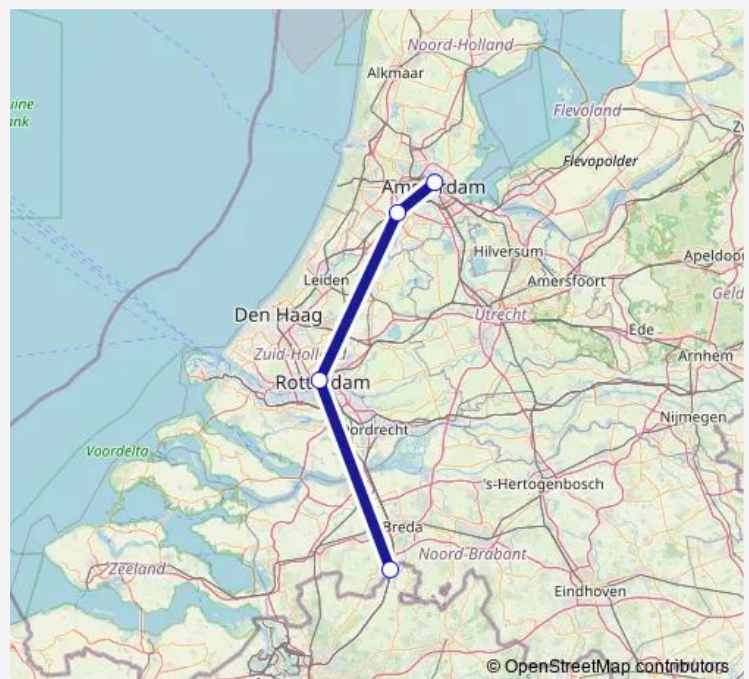

Inter Regional Rail Service Ecd Amsterdam Cs (NL) - Bruxelles-Midi

[Go to website](#)

Direction

undefined — undefined

0 stops

[Open route schedule](#)

Route schedule

undefined — undefined

Monday 08:06-22:06

Tuesday 08:06-22:06

Wednesday 08:06-22:06

Thursday 08:06-22:06

Friday 08:06-22:06

Saturday —

Sunday —

Route info

Direction:

Stops: 0

Trip Duration: — min

■ Ecd — Amsterdam Cs (NL) - Bruxelles-Midi

Direction

Rotterdam CS (NI) — Amsterdam Cs (NI)

3 stops

[Open route schedule](#)

Route info

Direction: Rotterdam CS (NI)

Stops: 3

Trip Duration: 0 hour 46 min

Direction

Amsterdam Cs (NI) — Meer-Grens

4 stops

[Open route schedule](#)