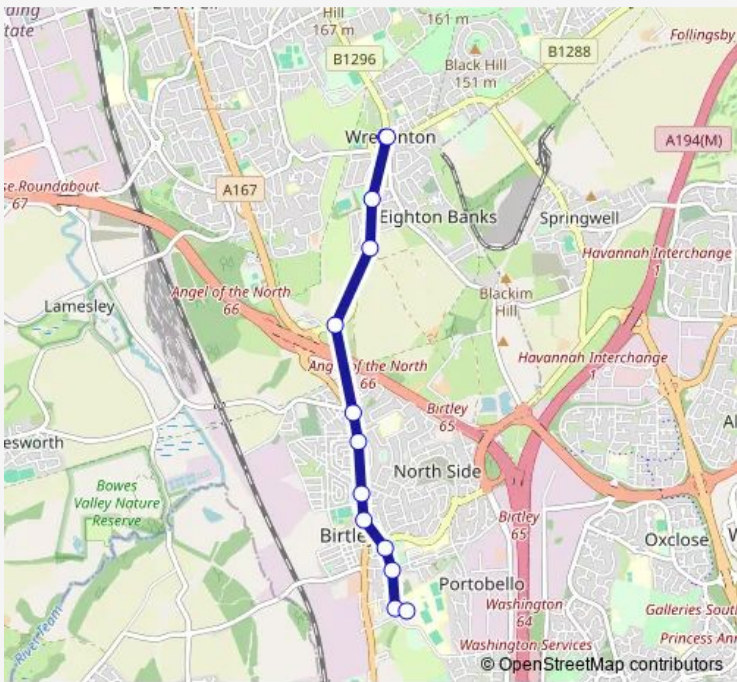

Bus S871 Wrekenton High Street - Lord Lawson Academy

[Go to website](#)

**Direction**  
 High Street - Springwell Road — Lord Lawson Of Beamish Academy  
 13 stops  
[Open route schedule](#)

- High Street - Springwell Road
- High Street - Springwell Road
- Long Bank-Black Lane
- Long Bank-Springfield Avenue
- Long Bank - Eighton Lodge
- Durham Road-Northdene
- Durham Road-Windsor Road
- Durham Road-Croftside
- Durham Road-Fire Station
- Birtley Lane-Orchard Street
- Birtley Lane-The Avenue
- Birtley Lane-Harras Bank
- Lord Lawson Of Beamish Academy

Route schedule  
 High Street - Springwell Road — Lord Lawson Of Beamish Academy

Monday	08:17
Tuesday	08:17
Wednesday	08:17
Thursday	08:17
Friday	08:17
Saturday	—
Sunday	—

**Route info**  
 Direction: High Street - Springwell Road  
 Stops: 13  
 Trip Duration: 0 hour 15 min

**S871 — Wrekenton High Street - Lord Lawson Academy** **BusMaps**

S871 Bus time schedules and route maps are available in an offline PDF at [busmaps.com](https://busmaps.com). Use the [busmaps.com](https://busmaps.com) website to see live bus times, train schedule or subway schedule, and step-by-step directions for all public transit in Lamesley

The schedule is provided in the local timezone. Times with "(+1)" indicate departures on the next day.

PDF file created on 2025-01-16

2024 BusMaps.com - All Rights Reserved