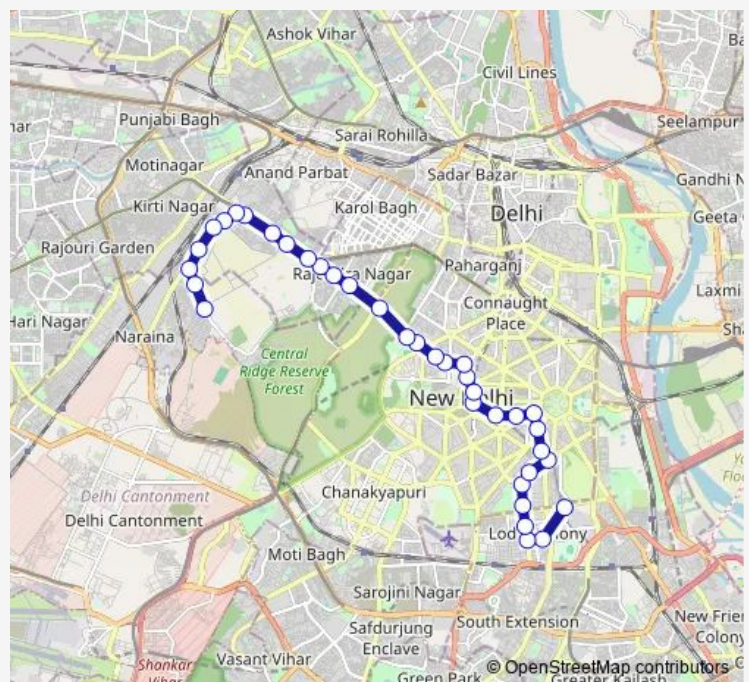

Kendriya Terminal / Gurudwara Rakab Gunj

Talkatora Road

RML Hospital

Route schedule

Sunehari Pulla Depot / Jawahar Lal Nehru Stadium Terminal — Inder Puri JJ Colony

Monday 05:56-20:38

Tuesday 05:56-20:38

Wednesday 05:56-20:38

Thursday 05:56-20:38

Friday 05:56-20:38

Saturday 05:56-20:38

Sunday 05:56-20:38

Route info

Direction: Sunehari Pulla Depot / Jawahar Lal Nehru Stadium Terminal

Stops: 36

Trip Duration: 1 hour 3 min