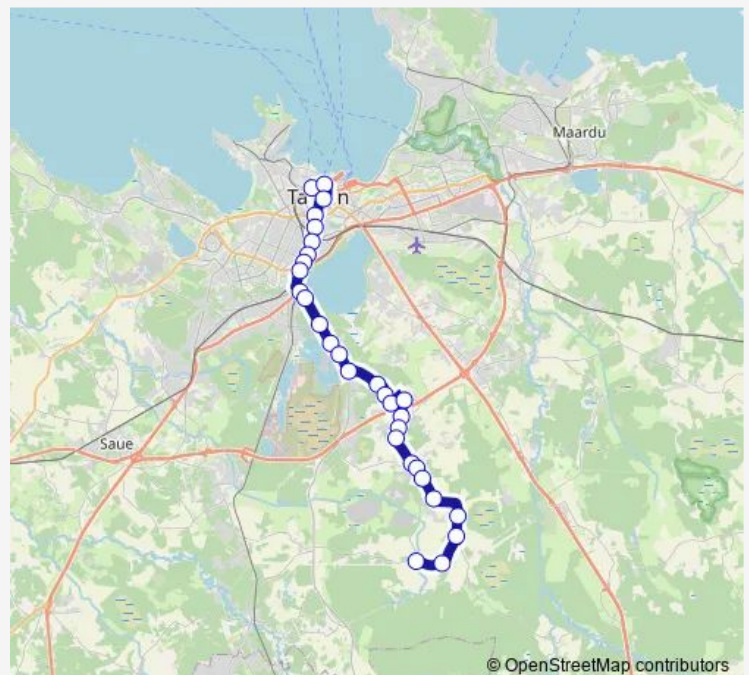

Thursday 06:30-22:40

Friday 06:30-22:40

Saturday 09:20-20:30

Sunday 09:20-20:30

Route info

Direction: Balti jaam 3 (train station)

Stops: 30

Trip Duration: 0 hour 49 min

© OpenStreetMap contributors

116B — Tallinn - Kangrumetsa - Kiili - Paekna

BusMaps

Miku tee

Maksima

Kiili

Kiili kool

Lähtse

Saturday 10:00-21:20

Sunday 10:00-21:20

Route info

Direction: Paekna

Stops: 30

Trip Duration: 0 hour 51 min

Vineeri

Kosmos