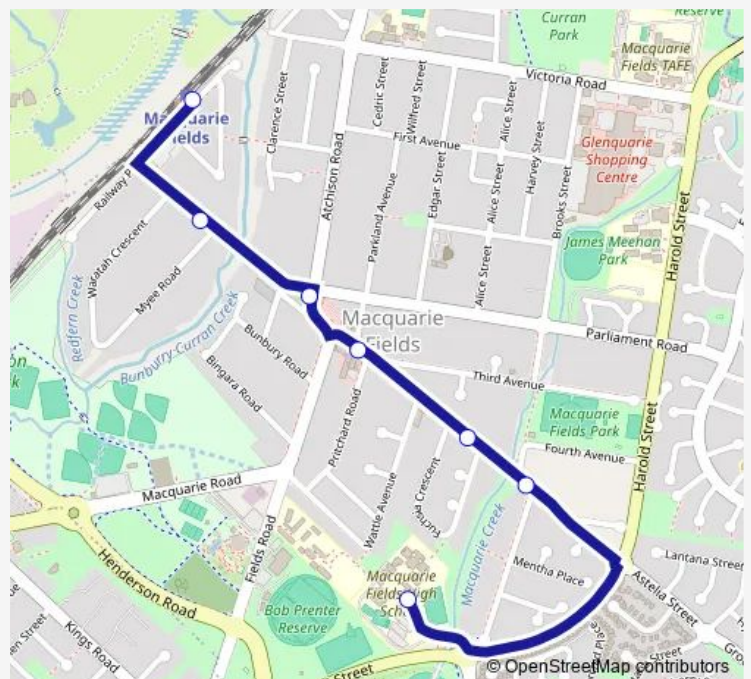

School Bus 4012 Macquarie Fields HS to Macquarie Fields Station

[Go to website](#)

Direction

undefined — undefined

0 stops

[Open route schedule](#)

Route schedule

undefined — undefined

| | |
|-----------|-------|
| Monday | 15:28 |
| Tuesday | 15:28 |
| Wednesday | 15:28 |
| Thursday | 15:28 |
| Friday | — |
| Saturday | — |
| Sunday | — |

Route info

Direction:

Stops: 0

Trip Duration: — min

4012 School Bus time schedules and route maps are available in an offline PDF at busmaps.com. Use the busmaps.com website to see live bus times, train schedule or subway schedule, and step-by-step directions for all public transit in Liverpool