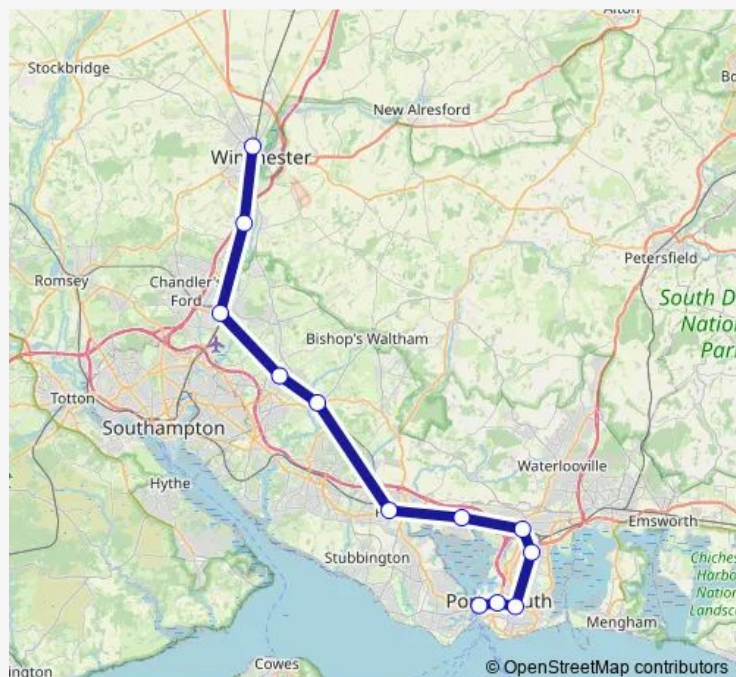

Rail Sw:Pmh->Win SW train service from PMH to Win

[Go to website](#)

Direction

Portsmouth Harbour — Winchester

12 stops

[Open route schedule](#)

Portsmouth Harbour

Portsmouth & Southsea

Shawford

Winchester

Route schedule

Portsmouth Harbour — Winchester

Monday 07:24-23:24

Tuesday 07:24-23:24

Wednesday 07:24-23:24

Thursday 07:24-23:24

Friday 07:24-23:24

Saturday 23:24

Sunday 06:17

Route info

Direction: Portsmouth Harbour

Stops: 12

Trip Duration: 1 hour 7 min

■ Sw:Pmh->Win — SW train service from PMH to Win

Sw:Pmh->Win Rail time schedules and route maps are available in an offline PDF at busmaps.com. Use the busmaps.com website to see live bus times, train schedule or subway schedule, and step-by-step directions for all public transit in Portsmouth