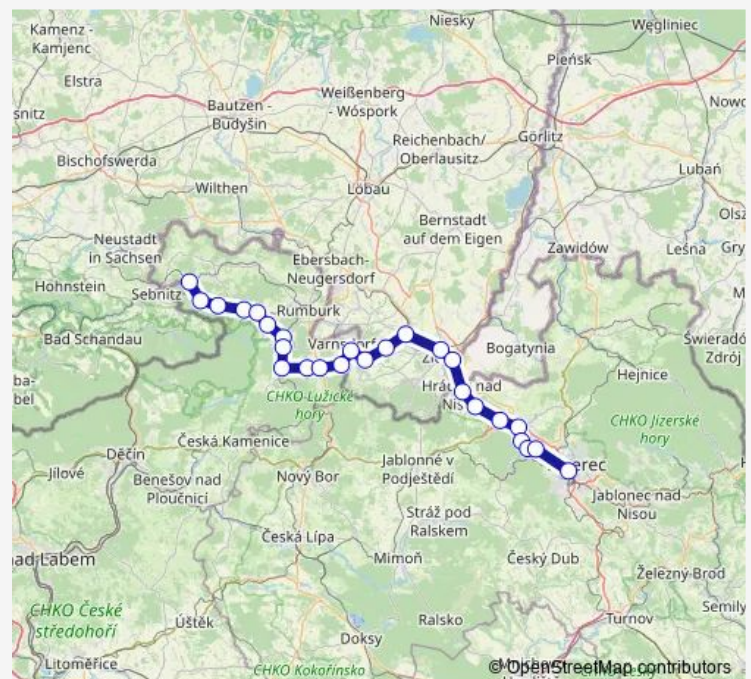

### Direction

Liberec — Mikulasovice dolni nadrazi

19 stops

[Open route schedule](#)

- Liberec
- Chrastava
- Hradek nad Nisou
- Zittau [Grenze]
- Zittau Bahnhof
- Großschönau (Sachs) Bahnhof
- Varnsdorf (Bahnhof)
- Dolni Podluzi
- Jiretin pod Jedlovou
- Horni Podluzi
- Rybniste
- Krasna Lipa mesto
- Krasna Lipa
- Zahrady u Rumburka
- Pansky
- Brtniky
- Mikulasovice horni nadrazi
- Mikulasovice stred
- Mikulasovice dolni nadrazi

### Route schedule

Liberec — Mikulasovice dolni nadrazi

Monday	07:58
Tuesday	—
Wednesday	—
Thursday	07:58
Friday	07:58
Saturday	07:58
Sunday	07:58

### Route info

Direction: Liberec

Stops: 19

Trip Duration: 1 hour 50 min

T9

BusMaps

## Route info

Direction: Mikulasovice dolni nadrazi

Stops: 26

Trip Duration: 1 hour 54 min

T9 Regional Rail Service time schedules and route maps are available in an offline PDF at [busmaps.com](https://busmaps.com). Use the [busmaps.com](https://busmaps.com) website to see live bus times, train schedule or subway schedule, and step-by-step directions for all public transit in Liberec