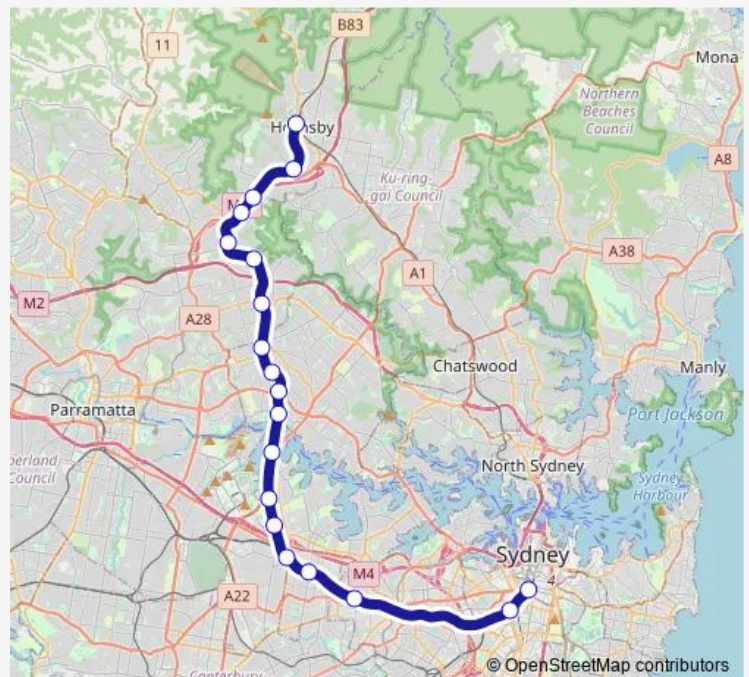

Rail T9 T9 Northern Line

[Go to website](#)

Direction

undefined — undefined

0 stops

[Open route schedule](#)

Route schedule

undefined — undefined

Monday	22:34-00:19⁺¹
Tuesday	22:34-00:19⁺¹
Wednesday	22:34-00:19⁺¹
Thursday	22:34-00:19⁺¹
Friday	—
Saturday	—
Sunday	—

Route info

Direction:

Stops: 0

Trip Duration: — min

T9 — T9 Northern Line