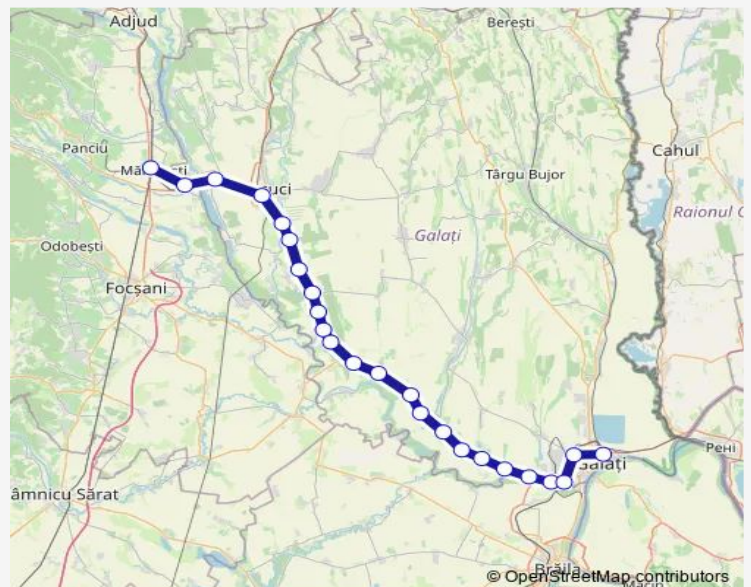

Vameș h.

Piscu h.

Independența Hm.

Vasile Alecsandri h.

Braniștea h.

Șendreni Hm.

Barboși

Route schedule

Route info

Direction: Mărășești

Stops: 20

Trip Duration: 2 hour 28 min

Fileşti Hm.

Galaţi

Direction

Mărășești — Galați

Saturday 11:20

Sunday 11:20

Route info

Direction: Mărășești

Stops: 23

Trip Duration: 2 hour 32 min

Direction

Mărășești — Galați

Friday 03:48-16:07

Saturday 03:48-16:07

Sunday 03:48-16:07

Route info

Direction: Mărășești

Stops: 24

Trip Duration: 2 hour 32 min

Direction