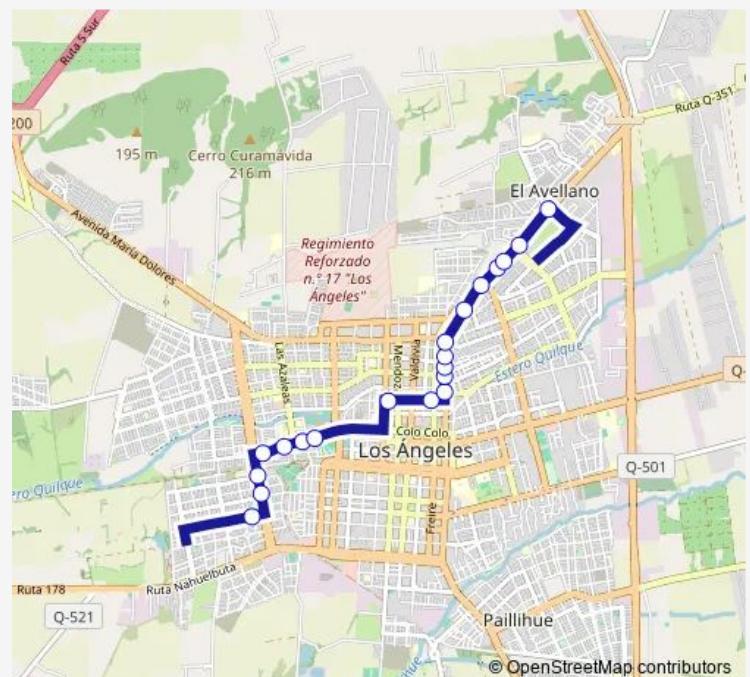

Direction

P. Lynch / Padre Hurtado — Sor Vicenta / Nieves Vasquez

20 stops

[Open route schedule](#)

P. Lynch / Padre Hurtado

Padre Hurtado / Severino

Padre Hurtado / Colo Colo

Colo Colo / Yumbel

Villagran / Lincoyan

Villagran / Ormpello

Villagran / Thomas Alba Edison

Sor Vicenta / Guillermo Marconi

Sor Vicenta / Pje. Tres

Sor Vicenta / Oriente

Sor Vicenta / Terminal de buses Los Angeles

Sor Vicenta / Nieves Vasquez

Route schedule

P. Lynch / Padre Hurtado — Sor Vicenta / Nieves Vasquez

Monday 07:47-20:02

Tuesday 07:47-20:02

Wednesday 07:47-20:02

Thursday 07:47-20:02

Friday 07:47-20:02

Saturday 07:47-20:02

Sunday 07:47-20:02

Route info

Direction: P. Lynch / Padre Hurtado

Stops: 20

Trip Duration: 0 hour 16 min

C30_R — Transporte Rodriguez

C30_R Bus time schedules and route maps are available in an offline PDF at busmaps.com. Use the busmaps.com website to see live bus times, train schedule or subway schedule, and step-by-step directions for all public transit in Los Angeles