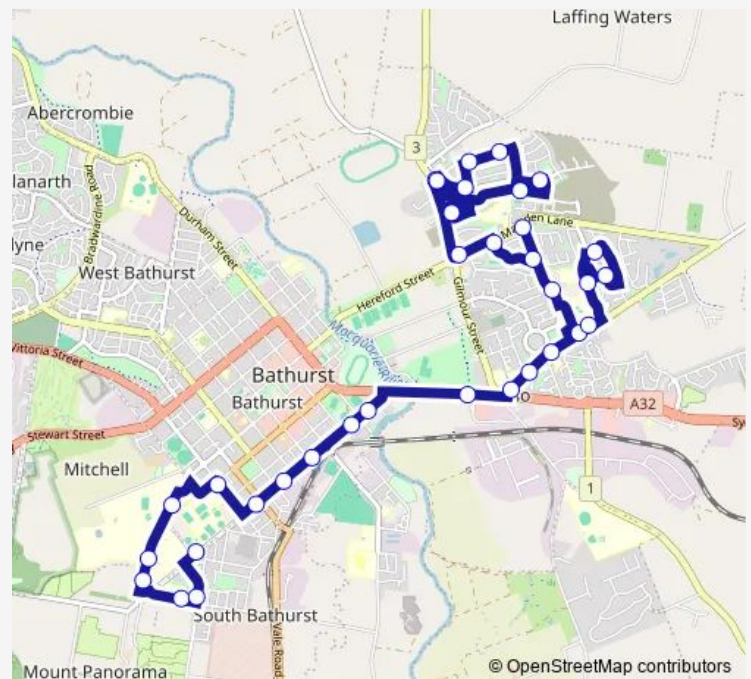

Willow Dr After Marsden Lane

Willow Dr At Ilumba Way

Ilumba Way Before Marsden Lane

Ilumba Way At Gordon Cl

Boyd St After Morang Av

Tweed Pde After Hughes St

Lister Cres At Mcgregor Way

Hughes St Before Roxburgh Dr

Kelso High School, Boyd St

Boyd St Before View St

Boyd St At Culnane Pl

Route schedule

Eltham Dr After Gilmour St — Bathurst South Public School, Havannah St

Monday 08:00

Tuesday 08:00

Wednesday 08:00

Thursday 08:00

Friday 08:00

Saturday —

Sunday —

Route info

Direction: Eltham Dr After Gilmour St

Stops: 34

Trip Duration: 0 hour 48 min

Boyd St Opp Kelso Public School

Sydney Rd After Stockland Dr

Havannah St Opp Alan Morse Park

Havannah St Opp Bathurst Sportsground

Bathurst Station, Havannah St

Havannah St After Cole St

Havannah St After Rocket St