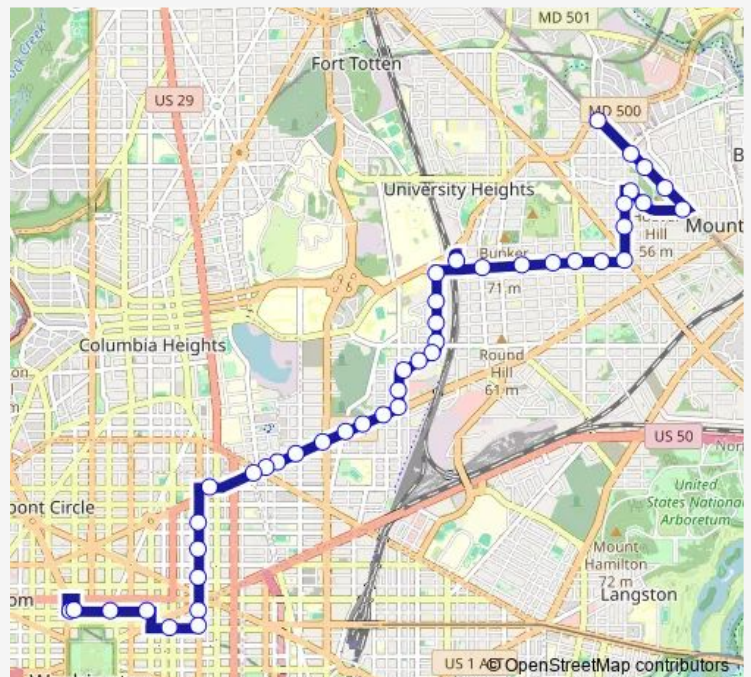

Edgewood St Ne+7 St Ne

### Route schedule

Eastern Av Ne+Michigan Av Ne — 17 St Nw+I St Nw

Monday 04:40-01:57<sup>+1</sup>

Tuesday 04:40-01:51<sup>+1</sup>

Wednesday 04:40-01:51<sup>+1</sup>

Thursday 04:40-01:57<sup>+1</sup>

Friday 04:40-01:51<sup>+1</sup>

### Route info

Direction: Eastern Av Ne+Michigan Av Ne

Stops: 44

Trip Duration: 0 hour 41 min

G8 — Rhode Island Avenue

Edgewood St Ne+6 St Ne

Edgewood St Ne+Douglas St Ne

4 St Ne+Bryant St Ne

## Route info

Direction: 17 St Nw+I St Nw

Stops: 46

Trip Duration: 0 hour 46 min

Monroe St Ne+7 St Ne

Brookland-Cua+Bay H

Monroe St Ne+12 St Ne

Monroe St Ne+14 St Ne