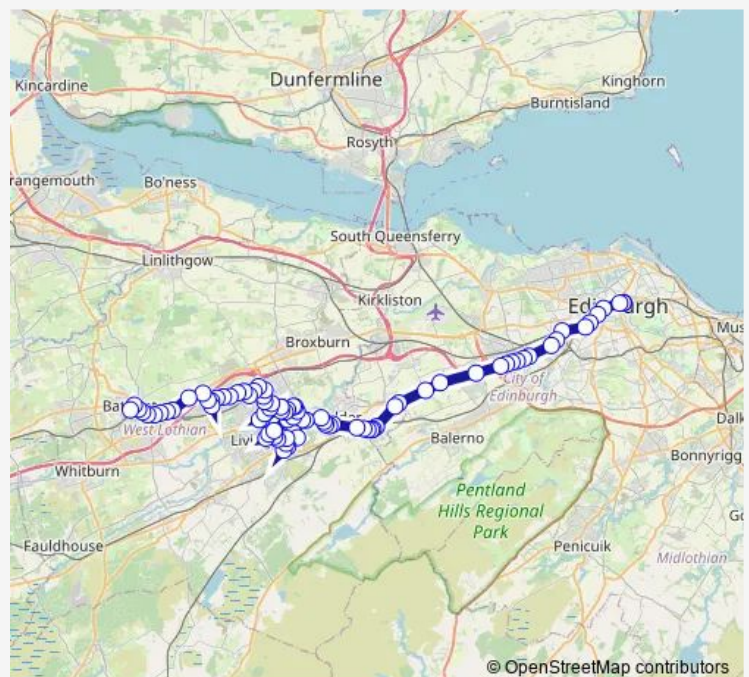

Thursday 00:12-23:15

Friday 00:12-23:15

Saturday 00:12-23:15

Sunday 00:12-23:15

Route info

Direction: Morrisons supermarket

Stops: 91

Trip Duration: 1 hour 43 min