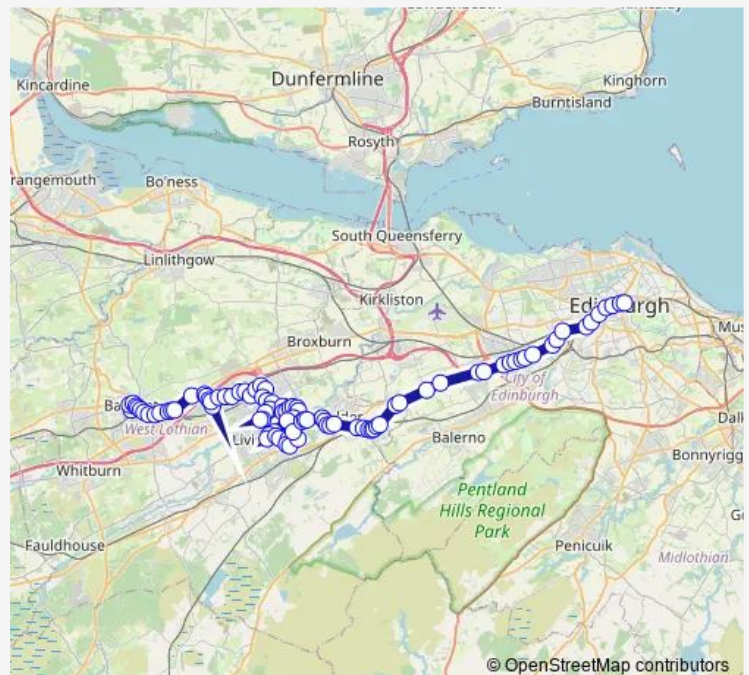

Thursday 00:12-23:15

Friday 00:12-23:15

Saturday 00:12-23:15

Sunday 00:12-23:15

Route info

Direction: Morrisons supermarket

Stops: 91

Trip Duration: 1 hour 56 min