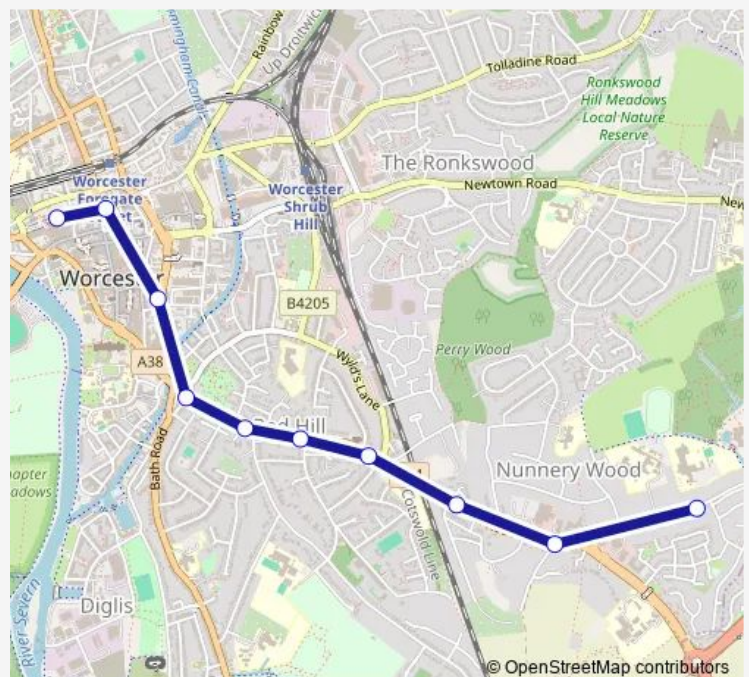

Route schedule

Crowngate Bus Station — Sixth Form College

Monday 08:30-15:45

Tuesday 08:30-15:45

Wednesday 08:30-15:45

Thursday 08:30-15:45

Friday 09:30-15:45

Saturday —

Sunday —

Route info

Direction: Crowngate Bus Station

Stops: 10

Trip Duration: 0 hour 15 min

■ X28 — Worcester - Sixth Form College

Direction

Sixth Form College — Crowngate Bus Station

10 stops

[Open route schedule](#)

Sixth Form College

Red Hill Top

Foxwell Street

Sebright

Camp Hill Road

Fort Royal

Wednesday 08:50-16:30

Thursday 08:50-16:30

Friday 08:50-16:30

Saturday —

Sunday —

Route info

Direction: Sixth Form College

Stops: 10