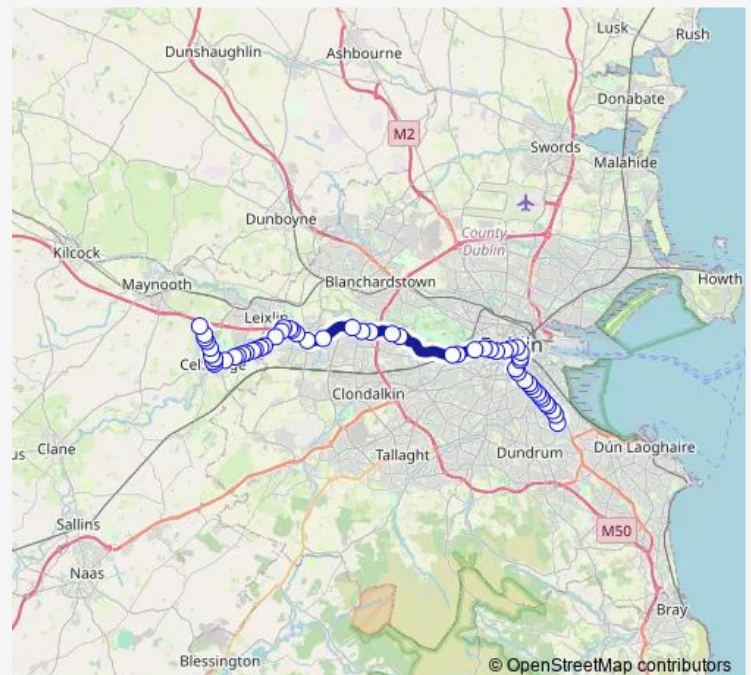

Aston Quay

Wellington Quay

Merchant's Quay

Route schedule

Ucd — Salesian College

Monday 16:30-17:50

Tuesday 16:30-17:50

Wednesday 16:30-17:50

Thursday 16:30-17:50

Friday 16:30-17:50

Saturday —

Sunday —

Route info

Direction: Ucd

Stops: 57

Trip Duration: 2 hour 4 min

X28 — Salesian College - Celbridge Main St - Ucd

Usher's Quay

Victoria Quay

Heuston Station

South Circular Road

Memorial Gardens

Palmerstown Drive

Kennelsfort Road