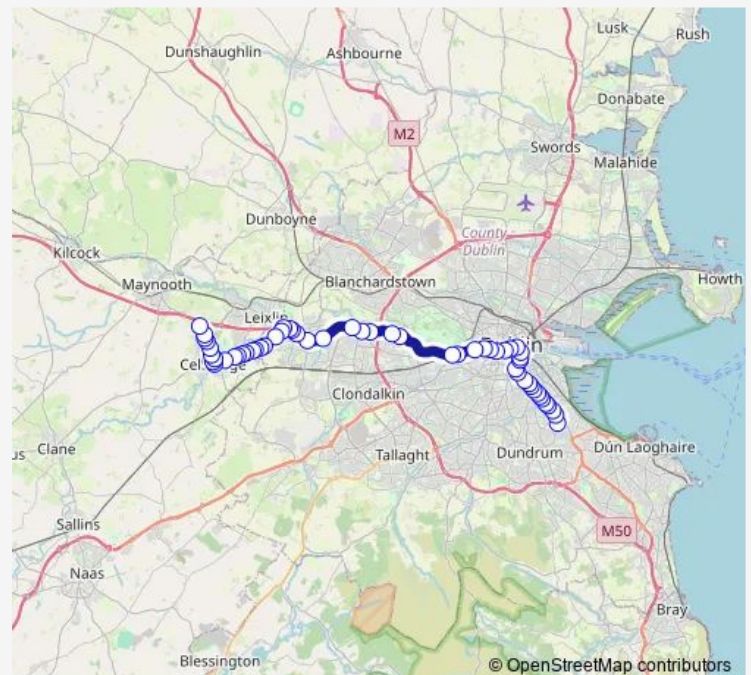

### Direction

Salesian College — Ucd

54 stops

[Open route schedule](#)

- Salesian College
- Crodaun Forest Park
- Thornhill
- Hawthorn View
- Beatty Park
- Chestnut Grove
- Castletown
- Celbridge Main St
- Riverview
- Donacumper Cemetery
- Ballyoulster
- The Orchard
- Celbridge Park
- Coneyburrow
- Backweston
- Backweston Park
- Dept of Agriculture
- Weston
- Weston Aerodrome
- Weston Estate
- Liffey Valley Golf

### Route schedule

Salesian College — Ucd

Monday	06:50-07:50
Tuesday	06:50-07:50
Wednesday	06:50-07:50
Thursday	06:50-07:50
Friday	06:50-07:50
Saturday	—
Sunday	—

### Route info

Direction: Salesian College

Stops: 54

Trip Duration: 1 hour 37 min

X28 — Salesian College - Celbridge Main St - Ucd

Tandy's Lane

Vesey Park

Hermitage Bridge

Liffey Valley Sc

Kennelsfort Road

The Oval

Memorial Gardens

South Circular Road

Heuston Station

Sarsfield Quay

Arran Quay