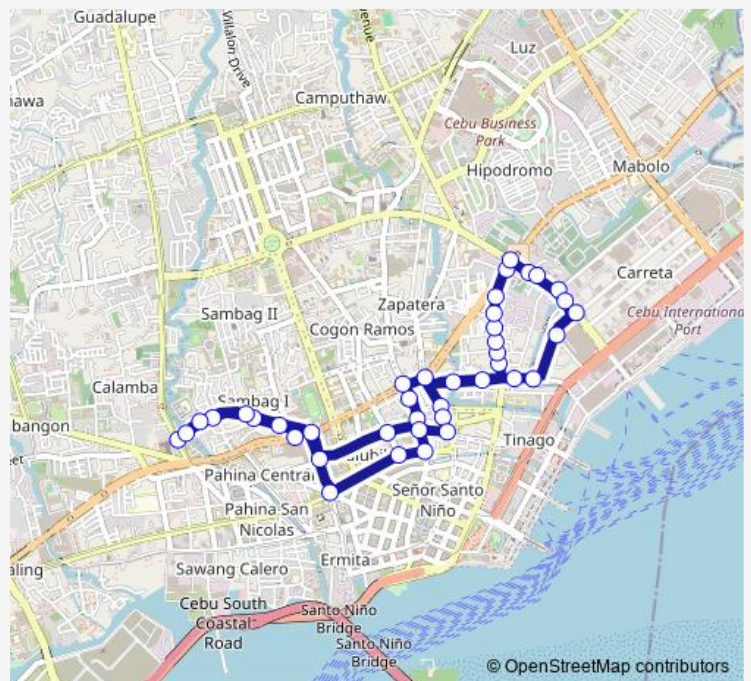

### Direction

Vicente Rama Avenue&V. Rama Avenue — (nodata)&J. Alcantara Street

40 stops

[Open route schedule](#)

Vicente Rama Avenue&V. Rama Avenue

P. Del Rosario ext.&P. Del Rosario ext.

Natalio Bacalso Avenue&(nodata)

### Route schedule

Vicente Rama Avenue&V. Rama Avenue — (nodata)&J. Alcantara Street

Monday 06:00-23:15

Tuesday 06:00-23:15

Wednesday 06:00-23:15

Thursday 06:00-23:15

Friday 06:00-23:15

Saturday 06:00-23:15

### Route info

Direction: Vicente Rama Avenue&V. Rama Avenue

Stops: 40

Trip Duration: 0 hour 21 min

■ Sambag I (USC-GH) - Colon - Port - Sanciangko - Private

Legaspi Extension&(nodata)

(nodata)&M. J. Cuenco Avenue

## Route schedule

(nodata)&J. Alcantara Street — Vicente Rama Avenue&V. Rama Avenue

Monday 06:00-23:15

Tuesday 06:00-23:15

Wednesday 06:00-23:15

Thursday 06:00-23:15

Friday 06:00-23:15

Saturday 06:00-23:15