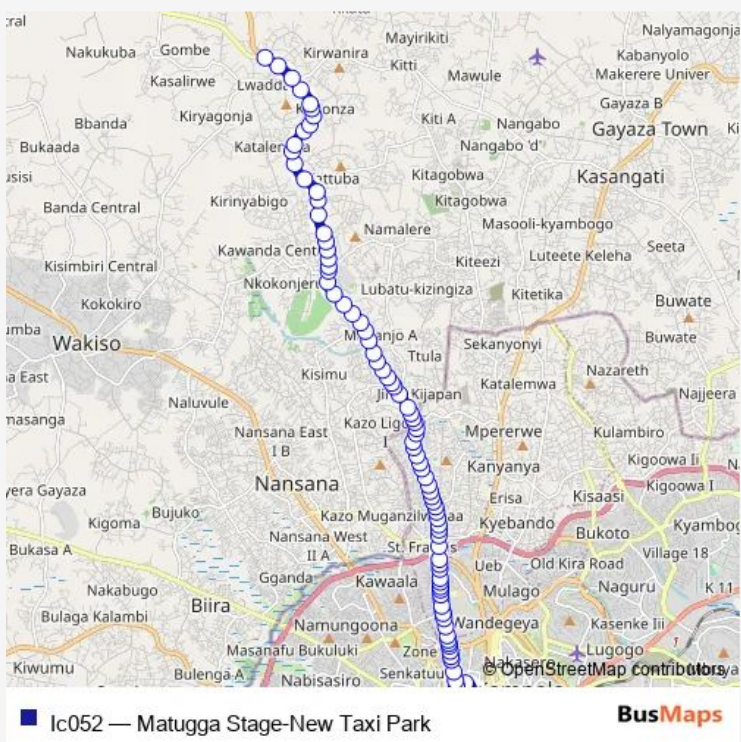

Bus Ic052 Matugga Stage-New Taxi Park

[Go to website](#)

Direction
 Gadafi Rd Roundabout — Matugga Stage
 85 stops
[Open route schedule](#)

- Gadafi Rd Roundabout
- Daily Loaf Bakery
- Shell (Sir Apollo Kagwa Rd)
- Department of Refugees Pm's Office
- Multitech Business School
- Sir Apollo Kagwa Rd - Kyaddondo Rd 2 Jct
- Full Gospel Church Extension
- Full Gospel Church
- Makere Metropolitan Management Institute
- Oilcom (Sir Apollo Kagwa Rd)
- V-power GUSTRO Book Centre
- UCF Kikoni
- Western Gate Makerere
- Baskon Hostel
- Divine Mercy Supermarket
- Small Gate Makerere
- Shell 2 (Sir Apollo Kagwa Rd)
- Nicodemus Pork Joint
- Panikol International Hostel - Bwaise
- Frama Hostel
- Dfcu (Sir Apollo Kagwa Rd)

Route schedule
 Gadafi Rd Roundabout — Matugga Stage

| | |
|-----------|-------------|
| Monday | 06:30-19:00 |
| Tuesday | 06:30-19:00 |
| Wednesday | 06:30-19:00 |
| Thursday | 06:30-19:00 |
| Friday | 06:30-19:00 |
| Saturday | 06:30-19:00 |
| Sunday | 06:30-19:00 |

Route info
 Direction: Gadafi Rd Roundabout
 Stops: 85
 Trip Duration: 1 hour 12 min

Mbi

Parklane Hostel

Kikoni Police Post

Holy Temple of God

Total Petro Station - Bwaise

Tuskys - Bwaise

Bwaise - Bombo Rd