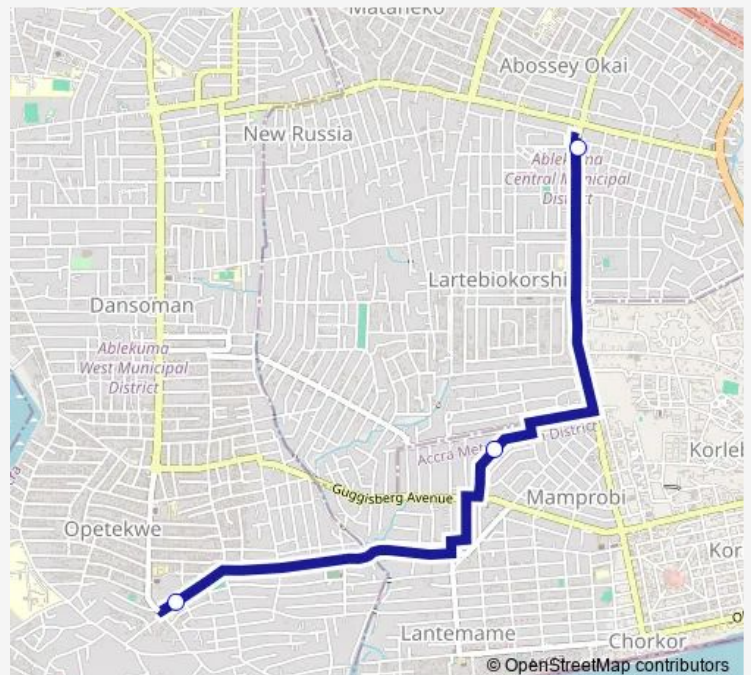

Bus 540a Zongo Junction to Agege

[Go to website](#)

Direction

Terminal Zongo Junction — Terminal Agege

3 stops

[Open route schedule](#)

Terminal Zongo Junction

Mamprobi Polyclinic

Terminal Agege

Route schedule

Terminal Zongo Junction — Terminal Agege

Monday	12:34
Tuesday	12:34
Wednesday	12:34
Thursday	12:34
Friday	12:34
Saturday	12:34
Sunday	12:34

Route info

Direction: Terminal Zongo Junction

Stops: 3

Trip Duration: 0 hour 28 min

■ 540a — Zongo Junction to Agege

540a Bus time schedules and route maps are available in an offline PDF at busmaps.com. Use the busmaps.com website to see live bus times, train schedule or subway schedule, and step-by-step directions for all public transit in Accra