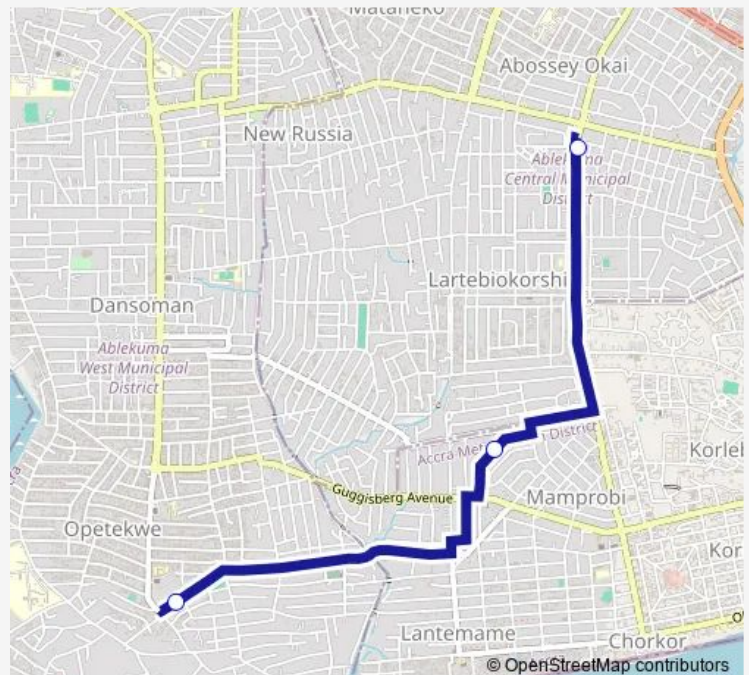

Bus 540A Zongo Junction to Agege

[Go to website](#)

Direction

Terminal Zongo Junction — Terminal Agege

3 stops

[Open route schedule](#)

Terminal Zongo Junction

Mamprobi Polyclinic

Terminal Agege

Route schedule

Terminal Zongo Junction — Terminal Agege

Monday	12:34
Tuesday	12:34
Wednesday	12:34
Thursday	12:34
Friday	12:34
Saturday	12:34
Sunday	12:34

Route info

Direction: Terminal Zongo Junction

Stops: 3

Trip Duration: 0 hour 28 min

■ 540A — Zongo Junction to Agege

540A Bus time schedules and route maps are available in an offline PDF at busmaps.com. Use the busmaps.com website to see live bus times, train schedule or subway schedule, and step-by-step directions for all public transit in Accra